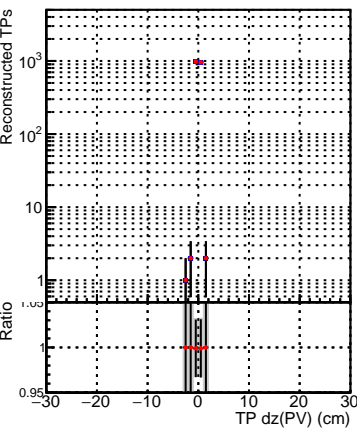

N of simulated tracks vs dxy(PV)

N of associated tracks (simToReco) vs dxy(PV)

N of simulated tracks vs dxy(PV)

N of associated tracks (simToReco) vs dxy(PV)

N of simulated tracks vs dz(PV)

N of associated tracks (simToReco) vs dz(PV)

N of simulated tracks vs dz(PV)

N of associated tracks (simToReco) vs dz(PV)

—●— SoftQCD_default
—●— SoftQCD_ckfPixelLessStep

█ N of sim
—●— SoftQCD_ckfPixelLessStep