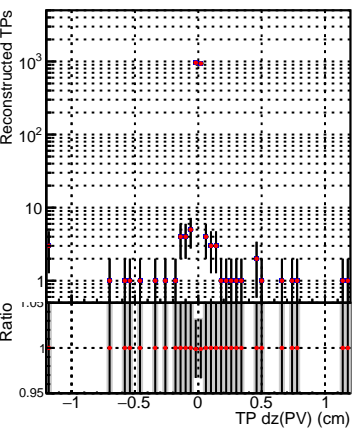

N of simulated tracks vs dxy(PV)

N of associated tracks (simToReco) vs dxy(PV)

N of simulated tracks vs dxy(PV)

N of associated tracks (simToReco) vs dxy(PV)

N of simulated tracks vs dz(PV)

N of associated tracks (simToReco) vs dz(PV)

N of simulated tracks vs dz(PV)

N of associated tracks (simToReco) vs dz(PV)

—●— SoftQCD_default
—●— SoftQCD_ckfPixelLessStep

█ N of sim
—●— SoftQCD_ckfPixelLessStep