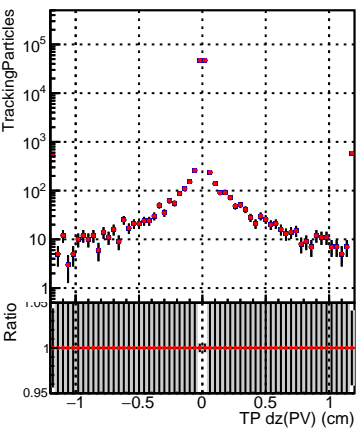

N of simulated tracks vs dxy(PV)

N of associated tracks (simToReco) vs dxy(PV)

N of simulated tracks vs dxy(PV)

N of associated tracks (simToReco) vs dxy(PV)

N of simulated tracks vs dz(PV)

N of associated tracks (simToReco) vs dz(PV)

N of simulated tracks vs dz(PV)

N of associated tracks (simToReco) vs dz(PV)

—●— SoftQCD_default
—●— SoftQCD_ckfPixelLessStep

█ N of sim
—●— SoftQCD_ckfPixelLessStep