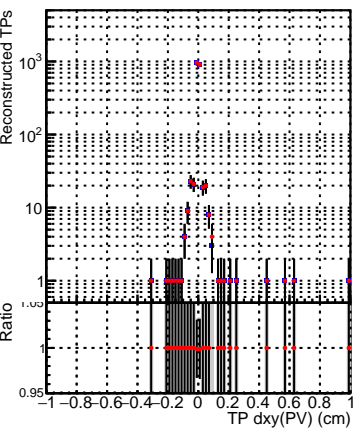

N of simulated tracks vs dxy(PV)

N of associated tracks (simToReco) vs dxy(PV)

N of simulated tracks vs dxy(PV)

N of associated tracks (simToReco) vs dxy(PV)

N of simulated tracks vs dz(PV)

N of associated tracks (simToReco) vs dz(PV)

N of simulated tracks vs dz(PV)

N of associated tracks (simToReco) vs dz(PV)

—●— SoftQCD_default
—●— SoftQCD_ckfPixelLessStep

█ N of sim
—●— SoftQCD_ckfPixelLessStep