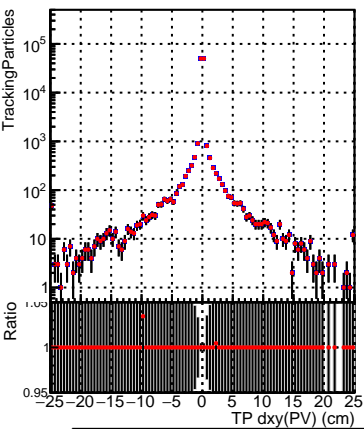

N of simulated tracks vs dxy(PV)

N of associated tracks (simToReco) vs dxy(PV)

N of simulated tracks vs dxy(PV)

N of associated tracks (simToReco) vs dxy(PV)

N of simulated tracks vs dz(PV)

N of associated tracks (simToReco) vs dz(PV)

N of simulated tracks vs dz(PV)

N of associated tracks (simToReco) vs dz(PV)

—●— SoftQCD_default
—●— SoftQCD_ckfPixelLessStep

█ N of sim
—●— SoftQCD_ckfPixelLessStep