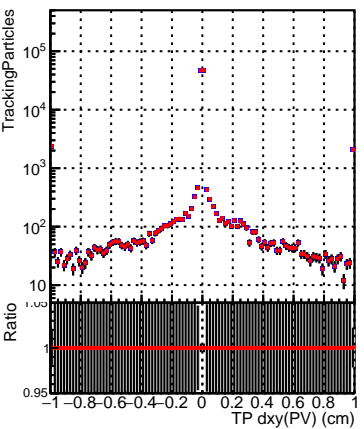

N of simulated tracks vs dxy(PV)

N of associated tracks (simToReco) vs dxy(PV)

N of simulated tracks vs dxy(PV)

N of associated tracks (simToReco) vs dxy(PV)

N of simulated tracks vs dz(PV)

N of associated tracks (simToReco) vs dz(PV)

N of simulated tracks vs dz(PV)

N of associated tracks (simToReco) vs dz(PV)

—●— SoftQCD_default
—●— SoftQCD_ckfPixelLessStep

█ N of sim
—●— SoftQCD_ckfPixelLessStep