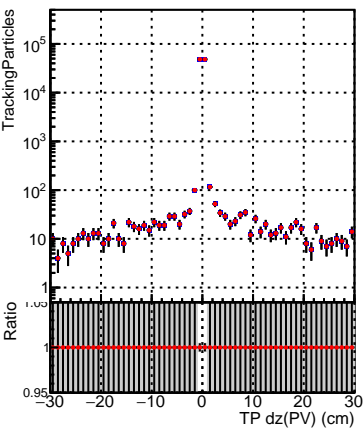

N of simulated tracks vs dxy(PV)

N of associated tracks (simToReco) vs dxy(PV)

N of simulated tracks vs dxy(PV)

N of associated tracks (simToReco) vs dxy(PV)

N of simulated tracks vs dz(PV)

N of associated tracks (simToReco) vs dz(PV)

N of simulated tracks vs dz(PV)

N of associated tracks (simToReco) vs dz(PV)

—●— SoftQCD_default
—●— SoftQCD_ckfPixelLessStep

█ N of sim
—●— SoftQCD_ckfPixelLessStep