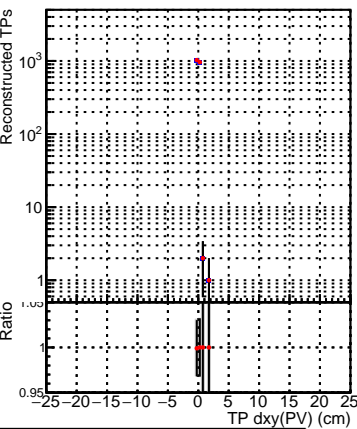

N of simulated tracks vs dxy(PV)

N of associated tracks (simToReco) vs dxy(PV)

N of simulated tracks vs dxy(PV)

N of associated tracks (simToReco) vs dxy(PV)

N of simulated tracks vs dz(PV)

N of associated tracks (simToReco) vs dz(PV)

N of simulated tracks vs dz(PV)

N of associated tracks (simToReco) vs dz(PV)

—●— SoftQCD_default
—●— SoftQCD_ckfPixelLessStep

█ N of sim
—●— SoftQCD_ckfPixelLessStep