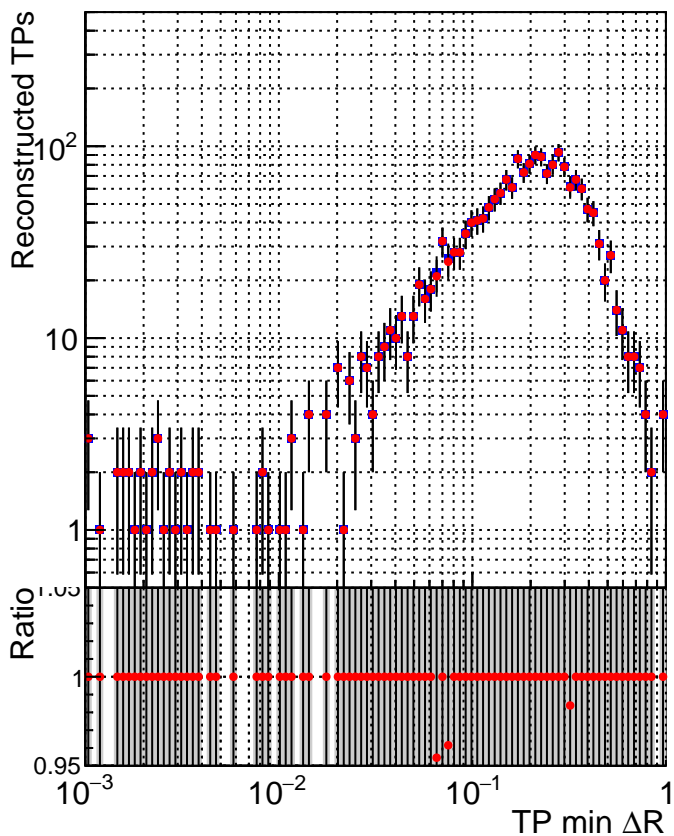

N of simulated tracks vs dR

N of associated tracks (simToReco) vs dR

N of simulated trac

- SoftQCD_default
- SoftQCD_ckfPixelLessStep