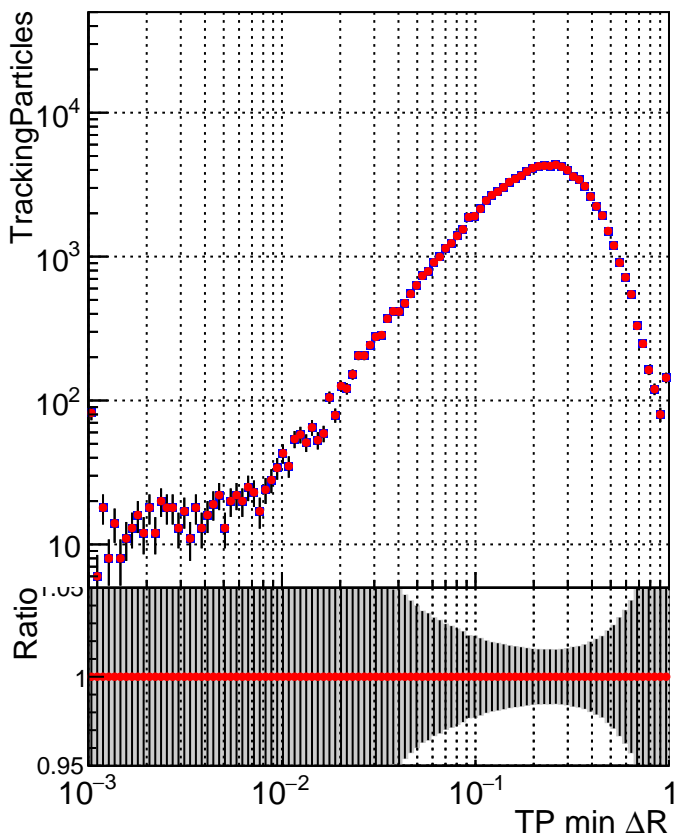

N of simulated tracks vs dR

N of associated tracks (simToReco) vs dR

N of simulated trac

- SoftQCD_default
- SoftQCD_ckfPixelLessStep