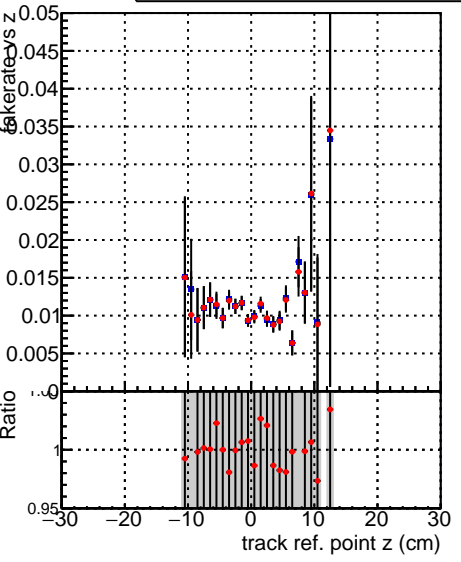

Fake rate vs vertpos**Duplicates Rate vs vertpos****Pileup rate vs vertpos**
Fake rate vs v
—●— **SoftQCD_default**
—●— **SoftQCD_ckfPixelLessStep**
**Fake rate vs. sim PV z****Duplicates Rate vs sim PV z****Pileup rate vs. sim PV z**