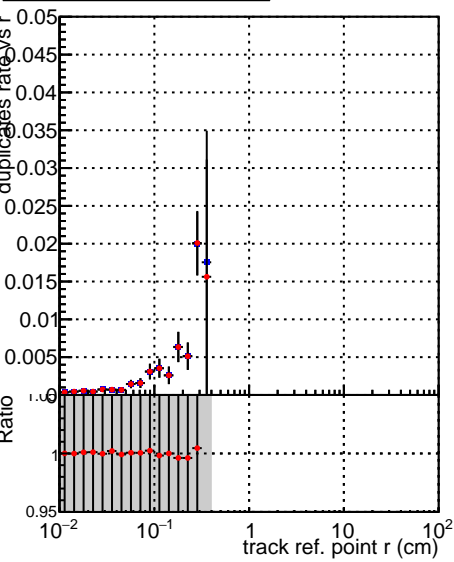

Fake rate vs vertpos**Duplicates Rate vs vertpos****Pileup rate vs vertpos**
Fake rate vs v
—●— **SoftQCD_default**
—●— **SoftQCD_ckfPixelLessStep**
**Fake rate vs. sim PV z****Duplicates Rate vs sim PV z****Pileup rate vs. sim PV z**