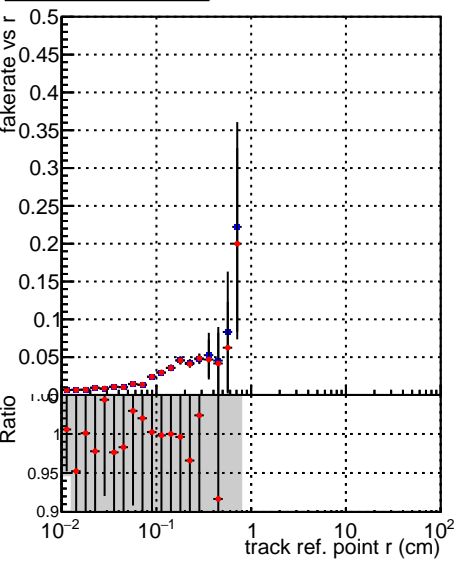

Fake rate vs vertpos**Duplicates Rate vs vertpos****Pileup rate vs vertpos**
Fake rate vs v
—●— **SoftQCD_default**
—●— **SoftQCD_ckfPixelLessStep**
**Fake rate vs. sim PV z****Duplicates Rate vs sim PV z****Pileup rate vs. sim PV z**