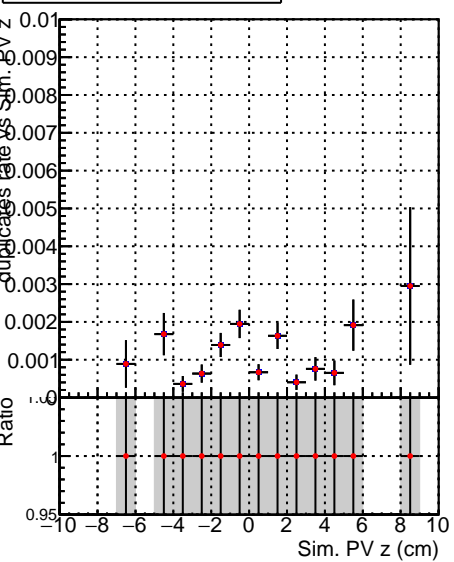

Fake rate vs vertpos**Duplicates Rate vs vertpos****Pileup rate vs vertpos**
Fake rate vs v
—●— **SoftQCD_default**
—●— **SoftQCD_ckfPixelLessStep**
**Fake rate vs. sim PV z****Duplicates Rate vs sim PV z****Pileup rate vs. sim PV z**