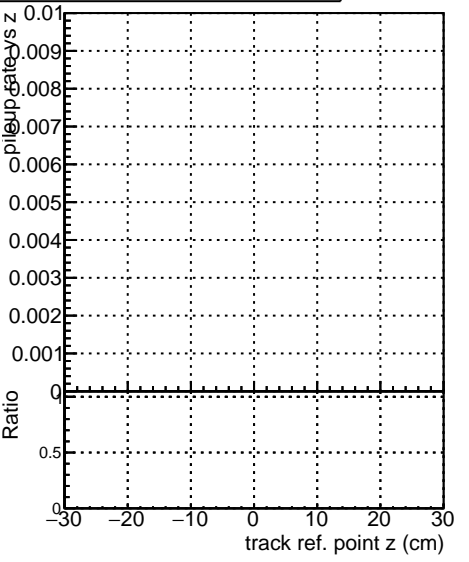

Fake rate vs vertpos**Duplicates Rate vs vertpos****Pileup rate vs vertpos**
Fake rate vs v
—●— **SoftQCD_default**
—●— **SoftQCD_ckfPixelLessStep**
**Fake rate vs. sim PV z****Duplicates Rate vs sim PV z****Pileup rate vs. sim PV z**