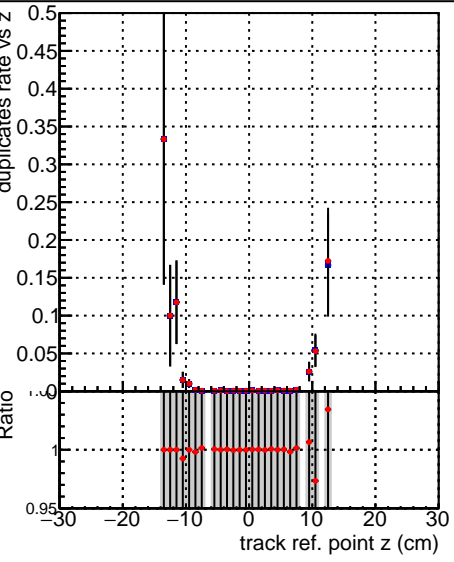

Fake rate vs vertpos**Duplicates Rate vs vertpos****Pileup rate vs vertpos**
Fake rate vs v
—●— **SoftQCD_default**
—●— **SoftQCD_ckfPixelLessStep**
**Fake rate vs. sim PV z****Duplicates Rate vs sim PV z****Pileup rate vs. sim PV z**