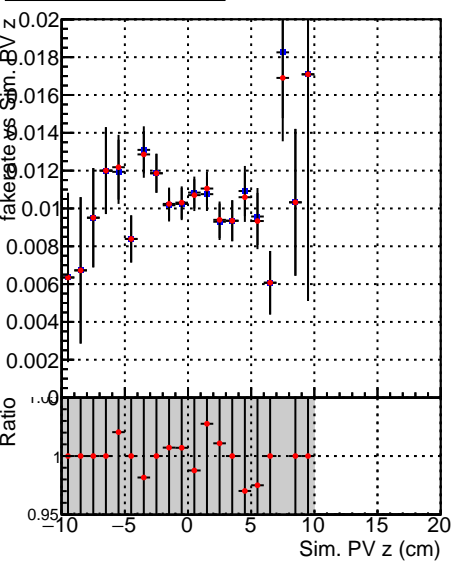

Fake rate vs vertpos**Duplicates Rate vs vertpos****Pileup rate vs vertpos**
Fake rate vs v
—●— **SoftQCD_default**
—●— **SoftQCD_ckfPixelLessStep**
**Fake rate vs. sim PV z****Duplicates Rate vs sim PV z****Pileup rate vs. sim PV z**