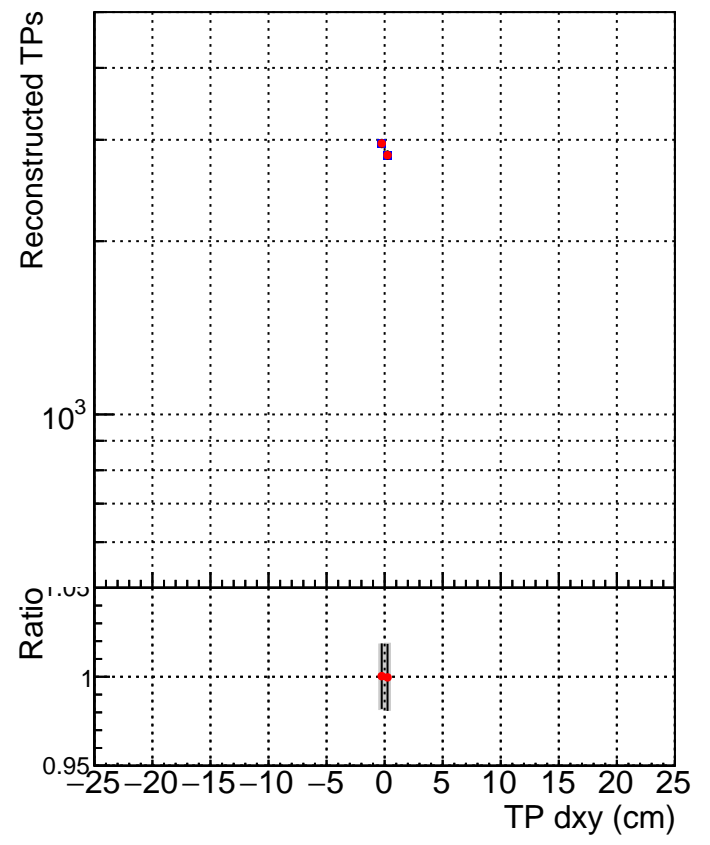

N of simulated tracks vs dxy

N of associated tracks (simToReco) vs dxy

N of simulated track

- SoftQCD_default
- SoftQCD_ckfPixelLessStep