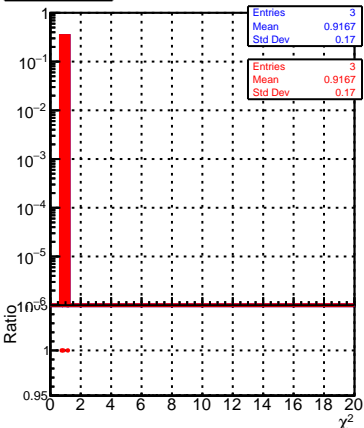

normalized χ^2 normalized χ^2 probability

SoftQCD_default
SoftQCD_ckfPixelLessStep