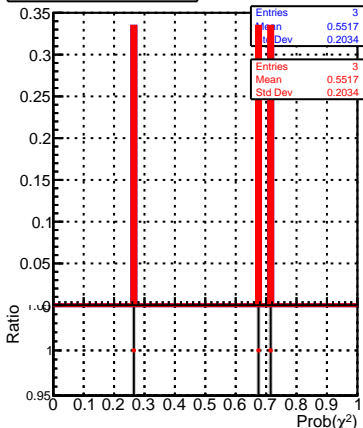

normalized χ^2 normalized χ^2 probability

SoftQCD_default
SoftQCD_ckfPixelLessStep