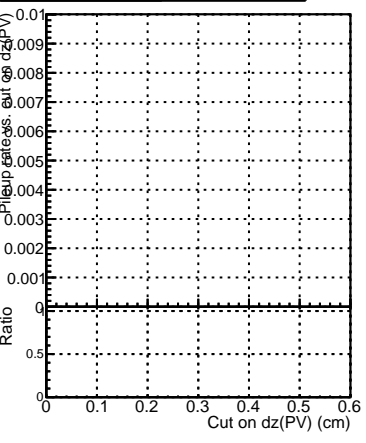

Efficiency vs. dz (PV)

Efficiency (tracking eff factorized out) vs. dz (PV)

Fake rate

Legend for all plots:

- SoftQCD\_default (black line)
- SoftQCD\_ckfPixelLessStep (red line)