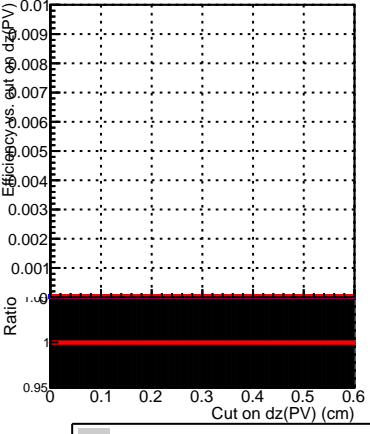

Efficiency vs. dz (PV)

Efficiency (tracking eff factorized out) vs. dz (PV)

Fake rate

Legend for all plots:

- SoftQCD\_default (black line)
- SoftQCD\_ckfPixelLessStep (red line)