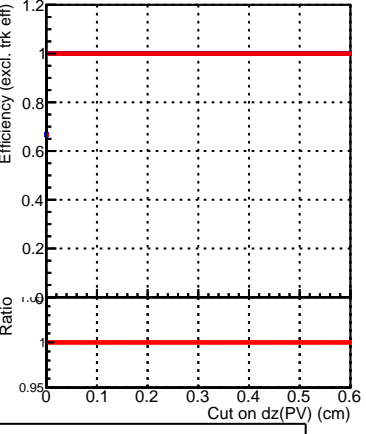

Efficiency vs. dz (PV)

Efficiency (tracking eff factorized out) vs. dz (PV)

Fake rate

Legend for all plots:

- SoftQCD\_default (black line)
- SoftQCD\_ckfPixelLessStep (red line)