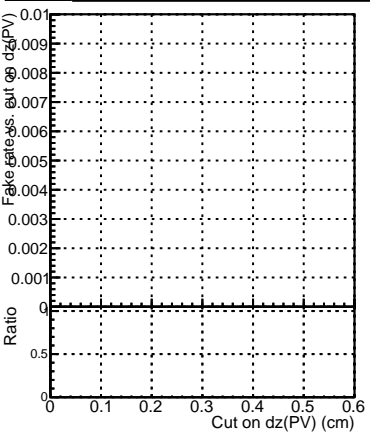

Efficiency vs. dz (PV)

Efficiency (tracking eff factorized out) vs. dz (PV)

Fake rate

Legend for all plots:

- SoftQCD\_default (black line)
- SoftQCD\_ckfPixelLessStep (red line)