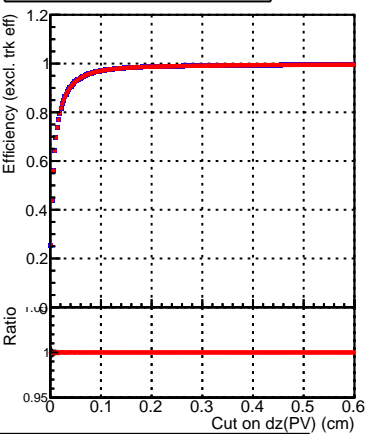

Efficiency vs. dz (PV)

Efficiency (tracking eff factorized out) vs. dz (PV)

Fake rate

Legend for Efficiency vs. dz (PV) and Efficiency (tracking eff factorized out) vs. dz (PV):

- SoftQCD_default (black line with square markers)
- SoftQCD_ckfPixelLessStep (red line with square markers)

Legend for Fake rate and Pileup rate vs. dz (PV):

- SoftQCD_default (black line with square markers)
- SoftQCD_ckfPixelLessStep (red line with square markers)