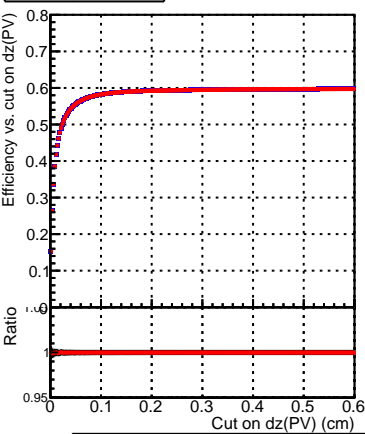

Efficiency vs. dz (PV)

Efficiency (tracking eff factorized out) vs. dz (PV)

Fake rate

Legend for Efficiency vs. dz (PV) and Efficiency (tracking eff factorized out) vs. dz (PV):

- SoftQCD_default (black line with square markers)
- SoftQCD_ckfPixelLessStep (red line with square markers)

Legend for Fake rate and Pileup rate vs. dz (PV):

- SoftQCD_default (black line with square markers)
- SoftQCD_ckfPixelLessStep (red line with square markers)