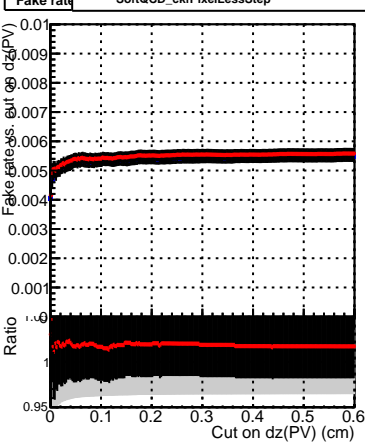

Efficiency vs. dz (PV)

Efficiency (tracking eff factorized out) vs. dz (PV)

Fake rate

Legend for Efficiency vs. dz (PV) and Efficiency (tracking eff factorized out) vs. dz (PV):

- SoftQCD_default (black line with square markers)
- SoftQCD_ckfPixelLessStep (red line with square markers)

Legend for Fake rate and Pileup rate vs. dz (PV):

- SoftQCD_default (black line with square markers)
- SoftQCD_ckfPixelLessStep (red line with square markers)