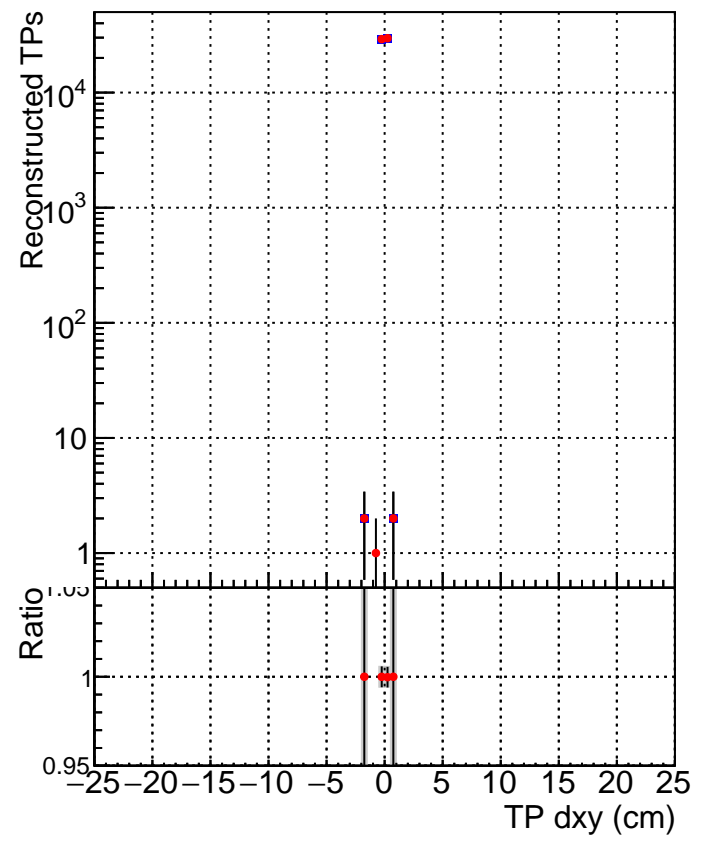

N of simulated tracks vs dxy

N of associated tracks (simToReco) vs dxy

N of simulated track

- SoftQCD_default
- SoftQCD_ckfPixelLessStep