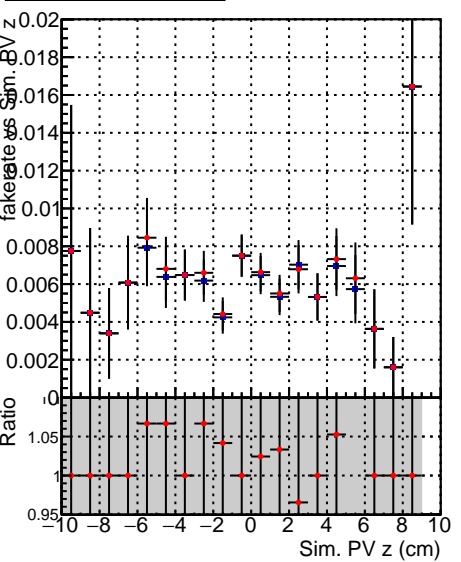

Fake rate vs vertpos**Duplicates Rate vs vertpos****Pileup rate vs vertpos****Fake rate vs v****Duplicates Rate vs v****Pileup rate vs v**

■ SoftQCD_default
● SoftQCD_ckfPixelLessStep

Fake rate vs. sim PV z**Duplicates Rate vs sim PV z****Pileup rate vs. sim PV z**