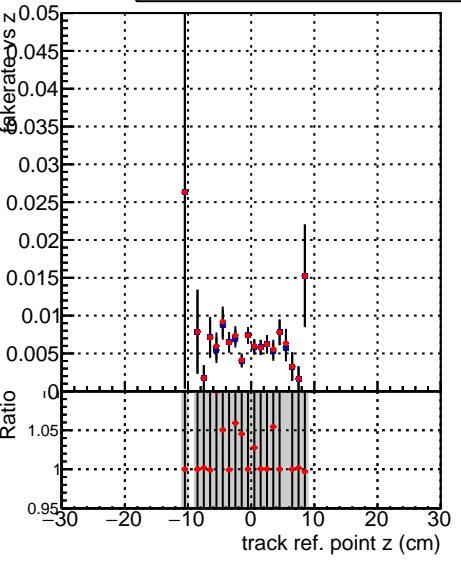

Fake rate vs vertpos**Duplicates Rate vs vertpos****Pileup rate vs vertpos****Fake rate vs v****Duplicates Rate vs v****Pileup rate vs v**

■ SoftQCD_default
● SoftQCD_ckfPixelLessStep

Fake rate vs. sim PV z**Duplicates Rate vs sim PV z****Pileup rate vs. sim PV z**