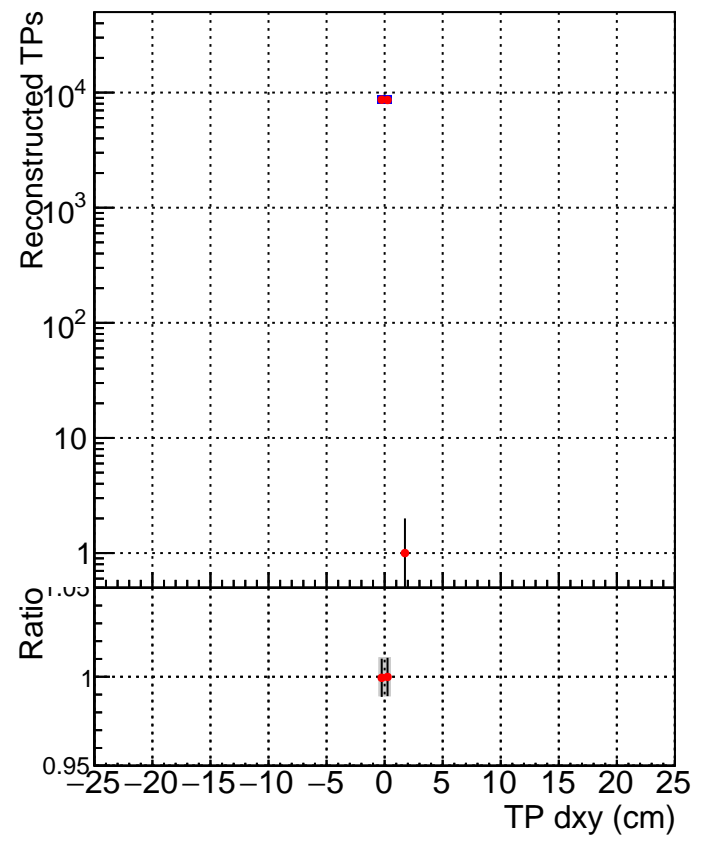

N of simulated tracks vs dxy

N of associated tracks (simToReco) vs dxy

N of simulated track

— SoftQCD_default
— SoftQCD_ckfPixelLessStep