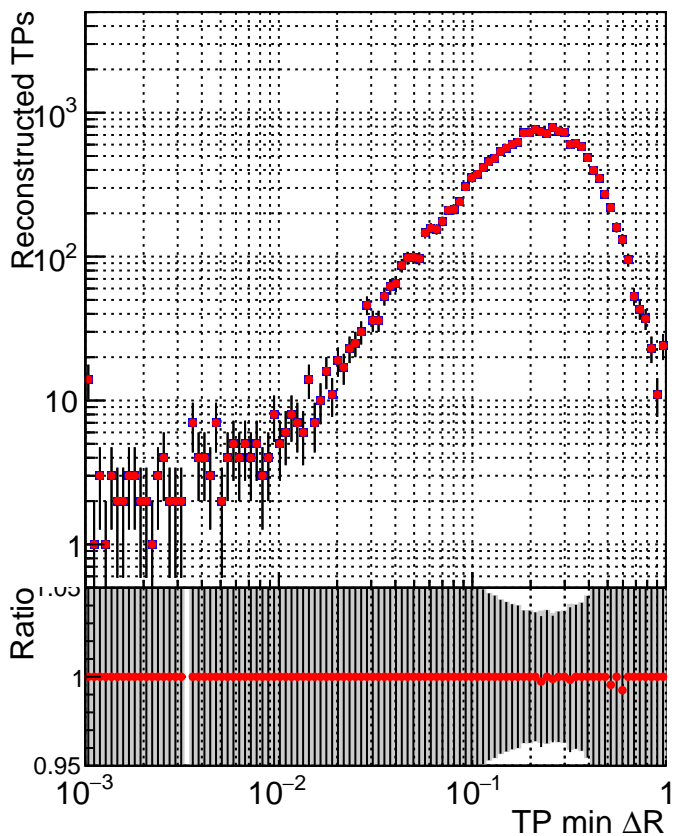

N of simulated tracks vs dR

N of associated tracks (simToReco) vs dR

N of simulated tracks

- SoftQCD_default
- SoftQCD_ckfPixelLessStep