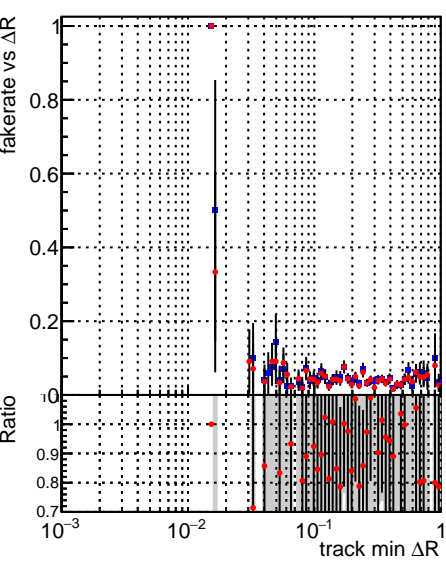

**Fake rate vs dr****Duplicates Rate vs dr****Pileup rate vs dr**

■ SoftQCD\_default  
● SoftQCD\_ckfPixelLessStep

**Fake rate vs  $\Delta R$ (track, jet)****Fake rate vs pu****Duplicates Rate vs pu****Pileup rate vs pu**