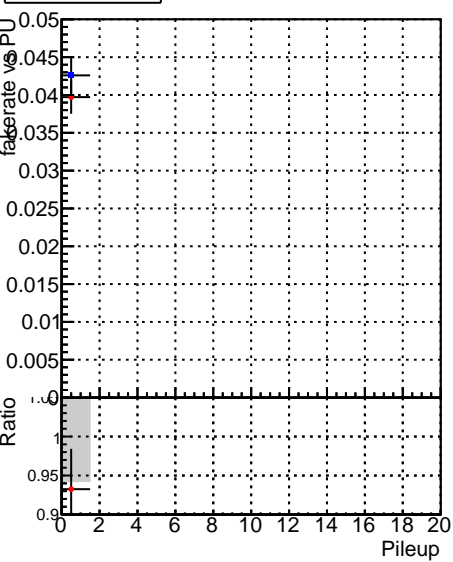

**Fake rate vs dr****Duplicates Rate vs dr****Pileup rate vs dr**

■ SoftQCD\_default  
● SoftQCD\_ckfPixelLessStep

**Fake rate vs  $\Delta R$ (track, jet)****Fake rate vs pu****Duplicates Rate vs pu****Pileup rate vs pu**