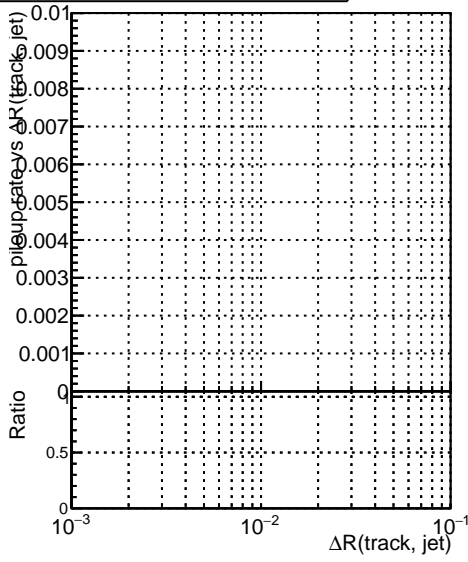

**Fake rate vs dr****Duplicates Rate vs dr****Pileup rate vs dr**

■ SoftQCD\_default  
● SoftQCD\_ckfPixelLessStep

**Fake rate vs  $\Delta R$ (track, jet)****Fake rate vs pu****Duplicates Rate vs pu****Pileup rate vs pu**