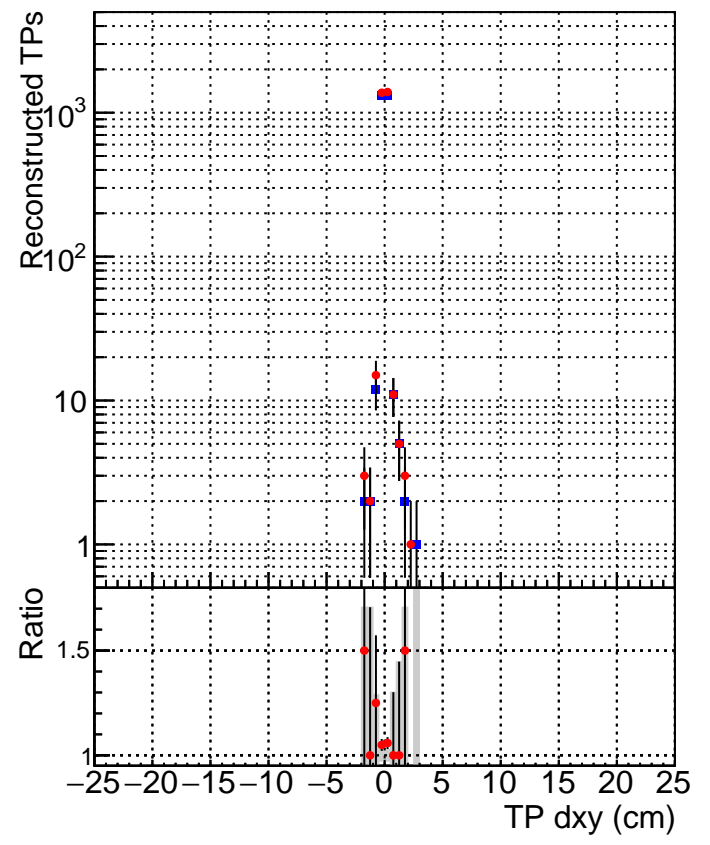

N of simulated tracks vs dxy

N of associated tracks (simToReco) vs dxy

N of simulated track

— SoftQCD_default
— SoftQCD_ckfPixelLessStep