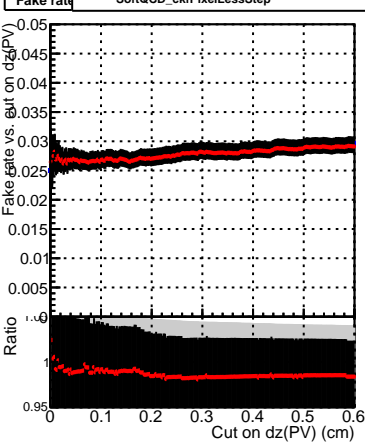

Efficiency vs. dz (PV)

Efficiency (tracking eff factorized out) vs. dz (PV)

Fake rate

—● SoftQCD\_default  
—● SoftQCD\_ckfPixelLessStep