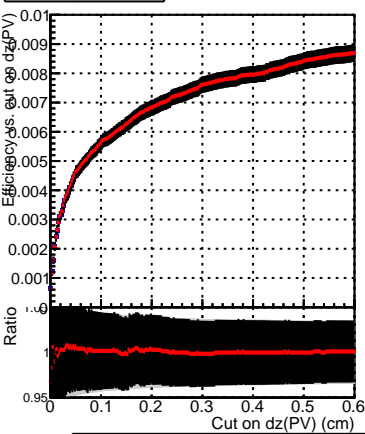

Efficiency vs. dz (PV)

Efficiency (tracking eff factorized out) vs. dz (PV)

Fake rate

—● SoftQCD\_default  
—● SoftQCD\_ckfPixelLessStep