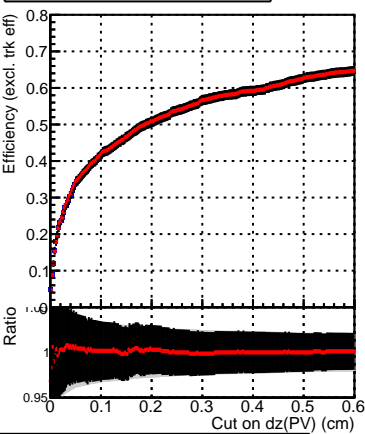

Efficiency vs. dz (PV)

Efficiency (tracking eff factorized out) vs. dz (PV)

Fake rate

—● SoftQCD\_default  
—● SoftQCD\_ckfPixelLessStep