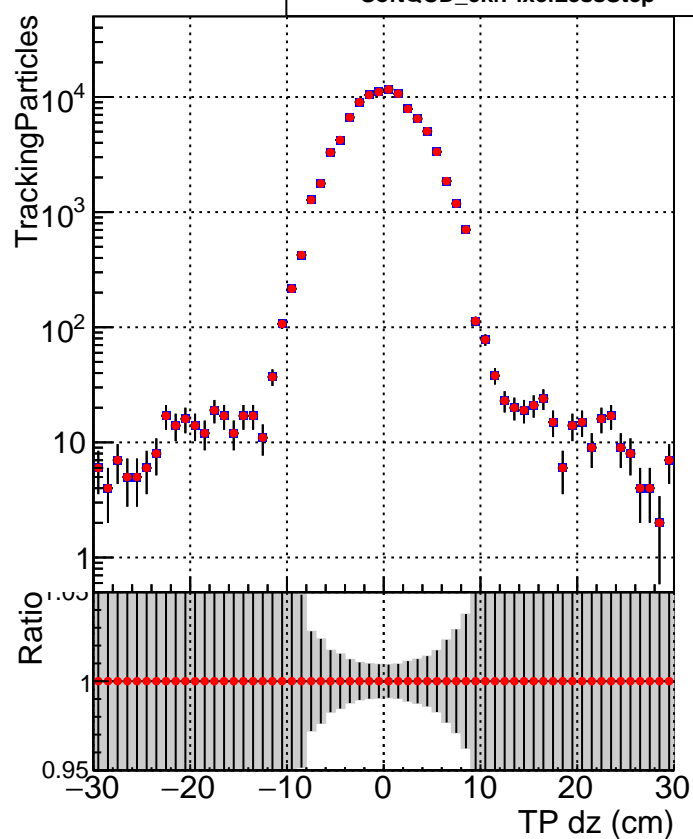

N of simulated tracks vs dxy**N of associated tracks (simToReco) vs dxy****N of simulated track**

■ SoftQCD_default
■ SoftQCD_ckfPixelLessStep