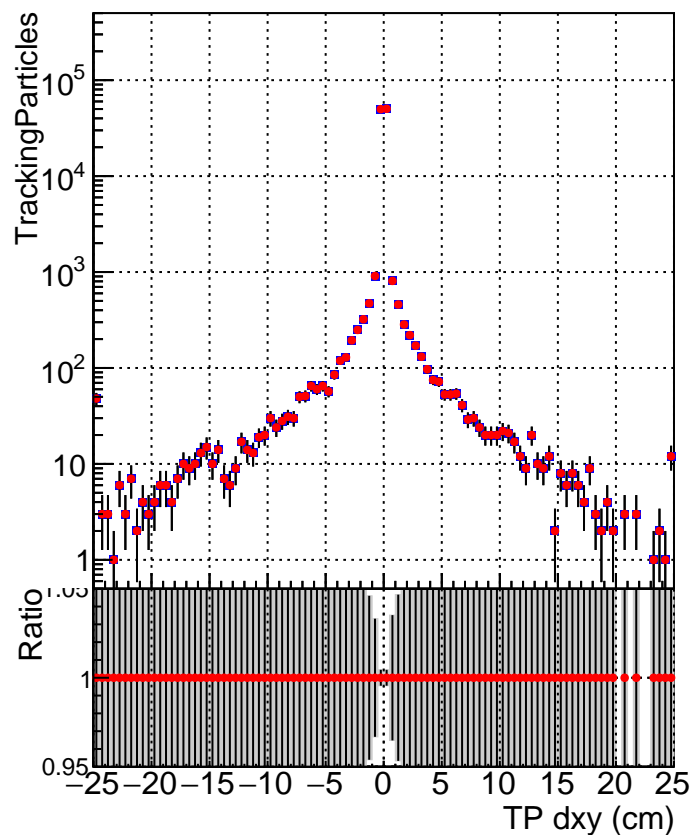

N of simulated tracks vs dxy**N of associated tracks (simToReco) vs dxy****N of simulated track**

■ SoftQCD_default
■ SoftQCD_ckfPixelLessStep