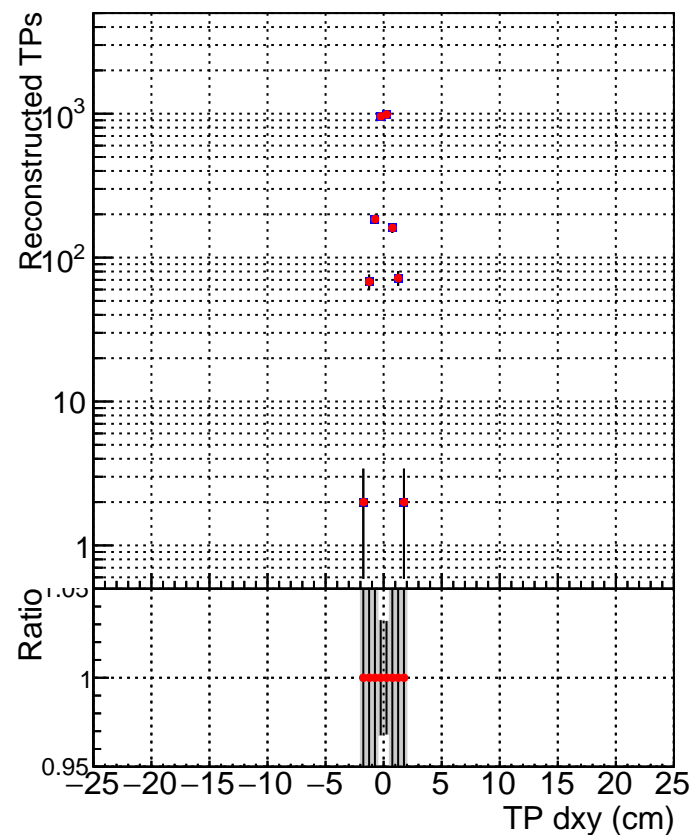

N of simulated tracks vs dxy**N of associated tracks (simToReco) vs dxy****N of simulated track**

■ SoftQCD_default
■ SoftQCD_ckfPixelLessStep