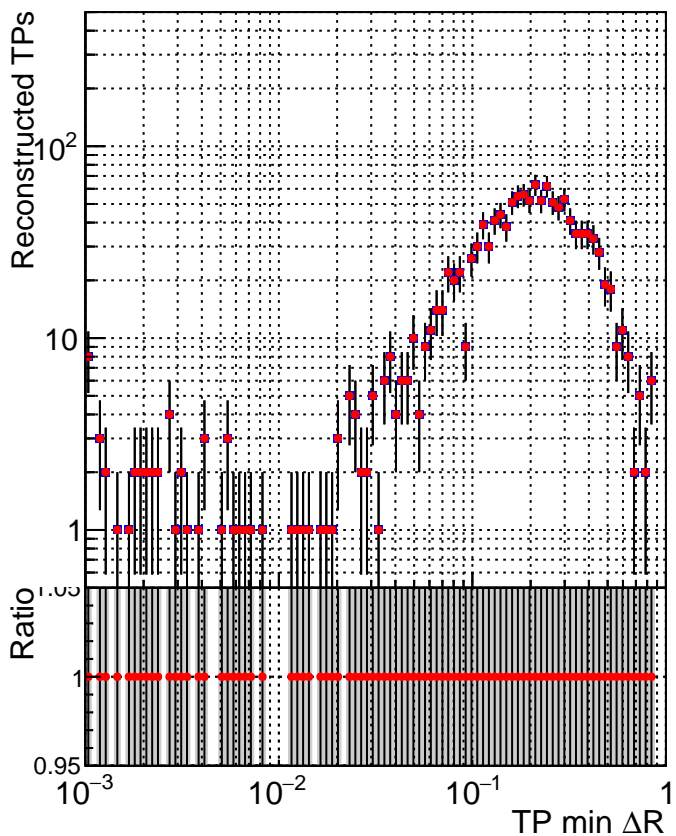

N of simulated tracks vs dR

N of associated tracks (simToReco) vs dR

N of simulated tracks

- SoftQCD_default
- SoftQCD_ckfPixelLessStep