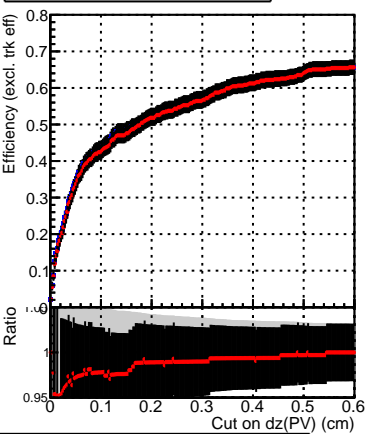

Efficiency vs. dz (PV)

Efficiency (tracking eff factorized out) vs. dz (PV)

Fake rate

■ SoftQCD\_default  
■ SoftQCD\_ckfPixelLessStep