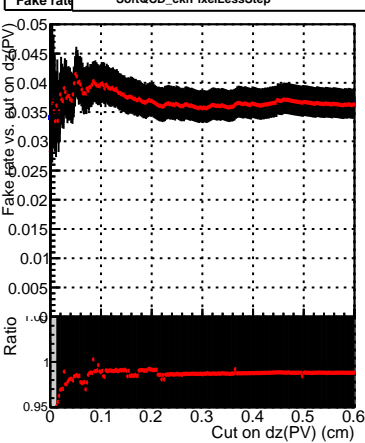

Efficiency vs. dz (PV)

Efficiency (tracking eff factorized out) vs. dz (PV)

Fake rate

■ SoftQCD\_default  
■ SoftQCD\_ckfPixelLessStep