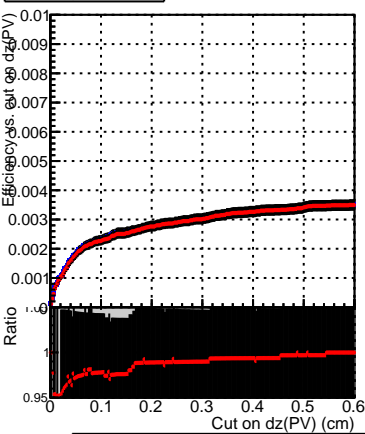

Efficiency vs. dz (PV)

Efficiency (tracking eff factorized out) vs. dz (PV)

Fake rate

■ SoftQCD\_default  
■ SoftQCD\_ckfPixelLessStep