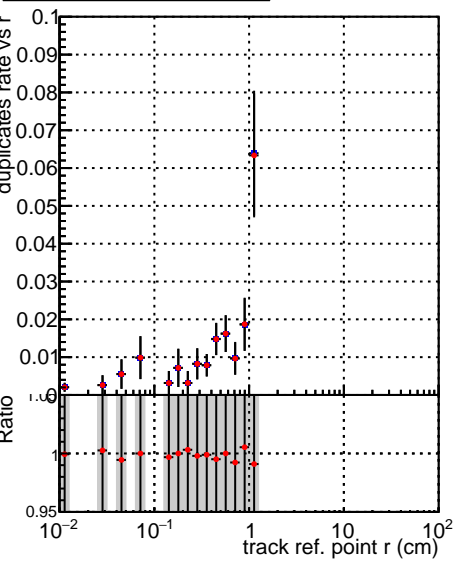

Fake rate vs vertpos**Duplicates Rate vs vertpos****Pileup rate vs vertpos**
Fake rate vs v SoftQCD_default
SoftQCD_ckfPixelLessStep
**Fake rate vs. sim PV z****Duplicates Rate vs sim PV z****Pileup rate vs. sim PV z**