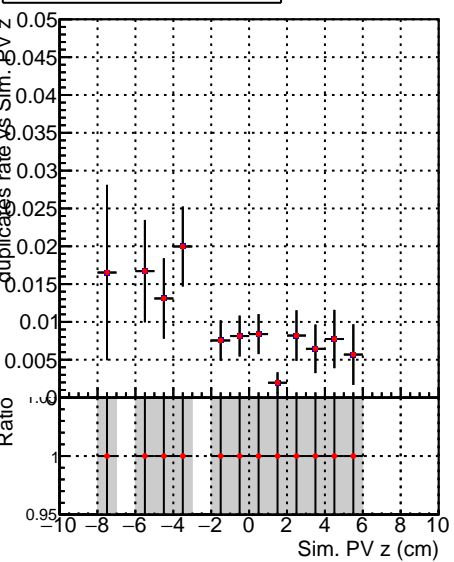

Fake rate vs vertpos**Duplicates Rate vs vertpos****Pileup rate vs vertpos**
Fake rate vs v SoftQCD_default
SoftQCD_ckfPixelLessStep
**Fake rate vs. sim PV z****Duplicates Rate vs sim PV z****Pileup rate vs. sim PV z**