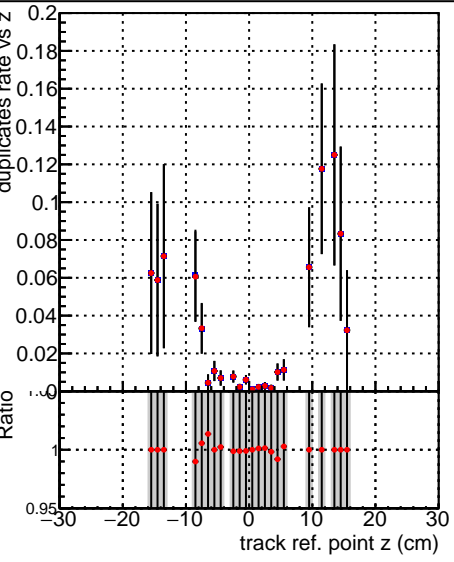

Fake rate vs vertpos**Duplicates Rate vs vertpos****Pileup rate vs vertpos**
Fake rate vs v SoftQCD_default
SoftQCD_ckfPixelLessStep
**Fake rate vs. sim PV z****Duplicates Rate vs sim PV z****Pileup rate vs. sim PV z**