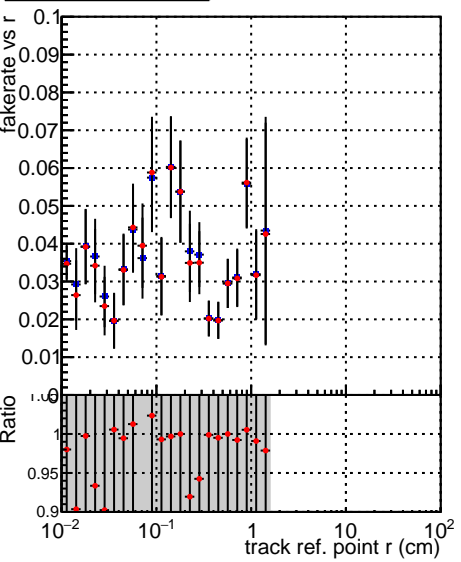

Fake rate vs vertpos**Duplicates Rate vs vertpos****Pileup rate vs vertpos**
Fake rate vs v SoftQCD_default
SoftQCD_ckfPixelLessStep
**Fake rate vs. sim PV z****Duplicates Rate vs sim PV z****Pileup rate vs. sim PV z**