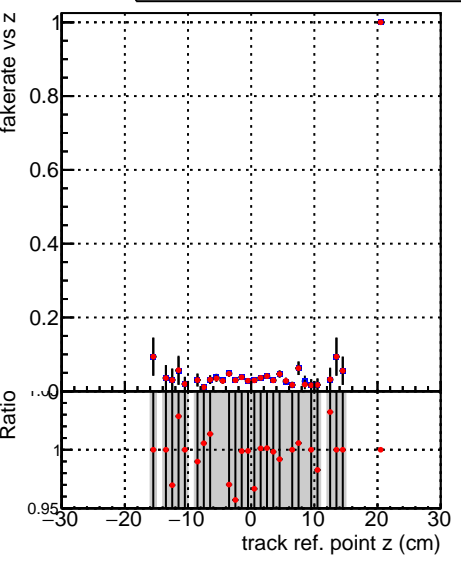

Fake rate vs vertpos**Duplicates Rate vs vertpos****Pileup rate vs vertpos**
Fake rate vs v SoftQCD_default
SoftQCD_ckfPixelLessStep
**Fake rate vs. sim PV z****Duplicates Rate vs sim PV z****Pileup rate vs. sim PV z**