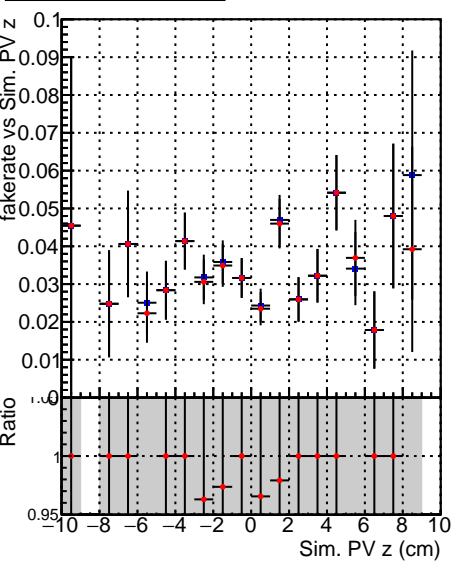

Fake rate vs vertpos**Duplicates Rate vs vertpos****Pileup rate vs vertpos**
Fake rate vs v SoftQCD_default
SoftQCD_ckfPixelLessStep
**Fake rate vs. sim PV z****Duplicates Rate vs sim PV z****Pileup rate vs. sim PV z**