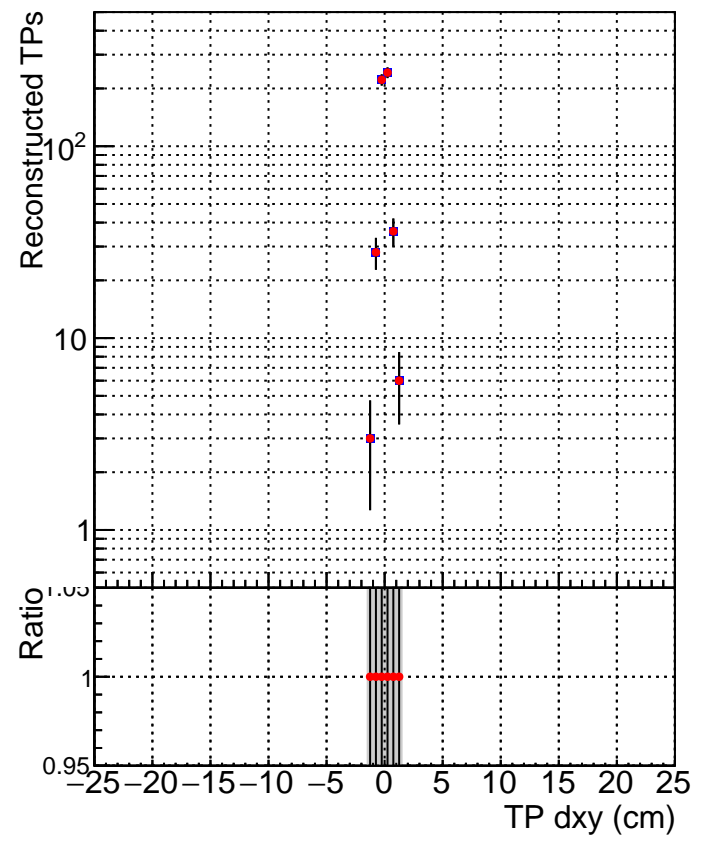

N of simulated tracks vs dxy

N of associated tracks (simToReco) vs dxy

N of simulated track

- SoftQCD_default
- SoftQCD_ckfPixelLessStep