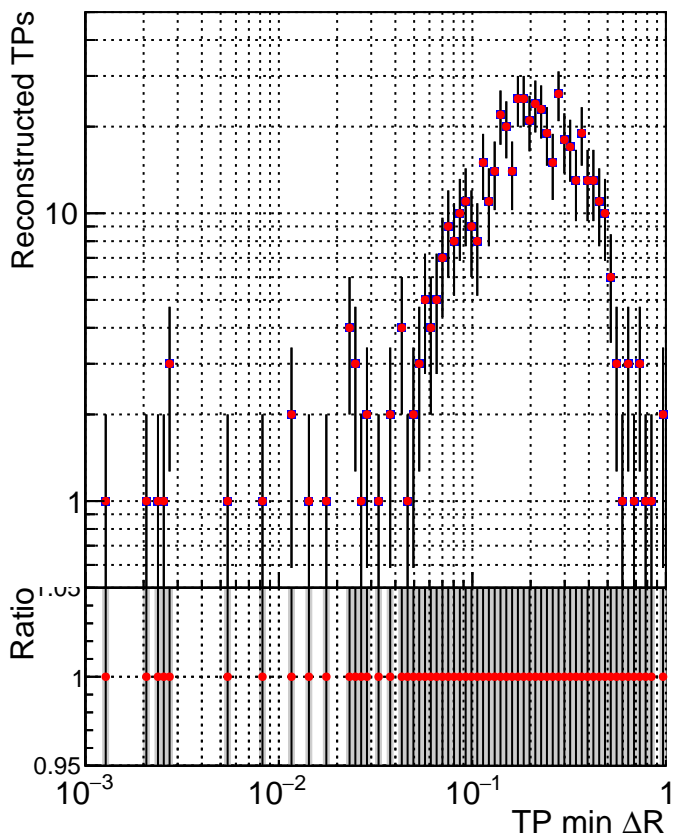

N of simulated tracks vs dR

N of associated tracks (simToReco) vs dR

N of simulated trac

- SoftQCD\_default
- SoftQCD\_ckfPixelLessStep