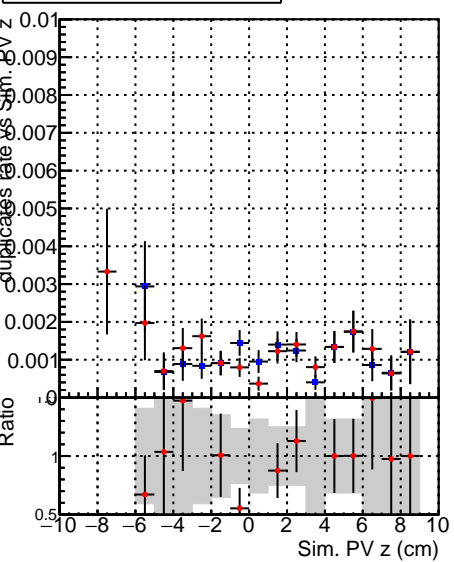

**Fake rate vs vertpos****Duplicates Rate vs vertpos****Pileup rate vs vertpos**

—●— DQM\_TT\_mkFit-DQM\_original  
—●— DQM\_TT\_mkFit-DQM\_original\_newwindows

**Fake rate vs v****Duplicates Rate vs v****Pileup rate vs v****Fake rate vs. sim PV z****Duplicates Rate vs sim PV z****Pileup rate vs. sim PV z**