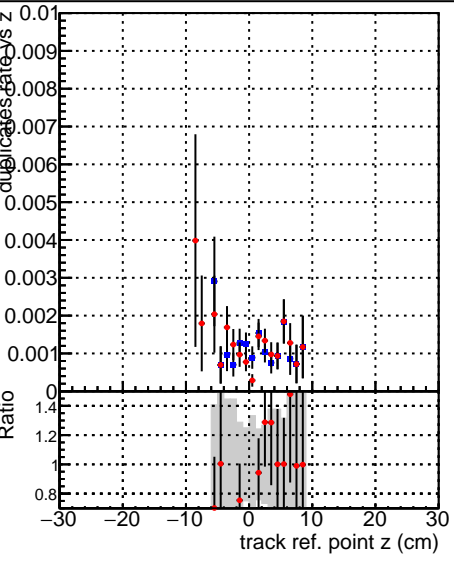

**Fake rate vs vertpos****Duplicates Rate vs vertpos****Pileup rate vs vertpos**

—●— DQM\_TT\_mkFit-DQM\_original  
—●— DQM\_TT\_mkFit-DQM\_original\_newwindows

**Fake rate vs v****Duplicates Rate vs v****Pileup rate vs v****Fake rate vs. sim PV z****Duplicates Rate vs sim PV z****Pileup rate vs. sim PV z**