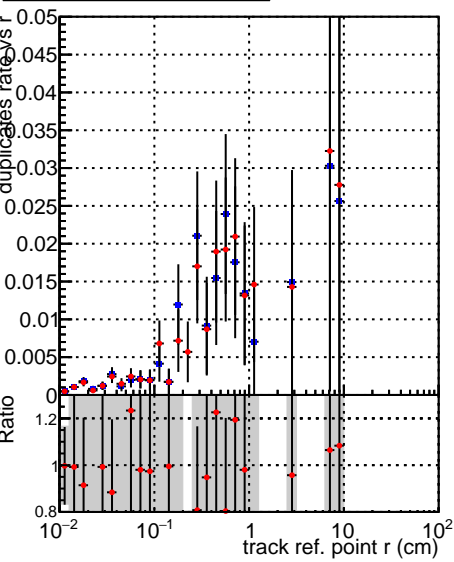

**Fake rate vs vertpos****Duplicates Rate vs vertpos****Pileup rate vs vertpos**

—●— DQM\_TT\_mkFit-DQM\_original  
—●— DQM\_TT\_mkFit-DQM\_original\_newwindows

**Fake rate vs v****Duplicates Rate vs v****Pileup rate vs v****Fake rate vs. sim PV z****Duplicates Rate vs sim PV z****Pileup rate vs. sim PV z**