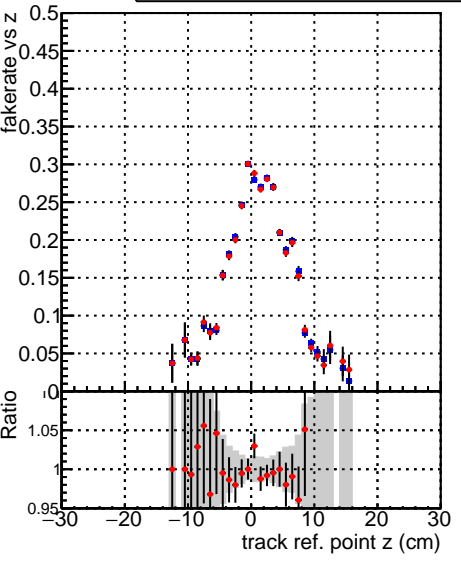

**Fake rate vs vertpos****Duplicates Rate vs vertpos****Pileup rate vs vertpos**

—●— DQM\_TT\_mkFit-DQM\_original  
—●— DQM\_TT\_mkFit-DQM\_original\_newwindows

**Fake rate vs v****Duplicates Rate vs v****Pileup rate vs v****Fake rate vs. sim PV z****Duplicates Rate vs sim PV z****Pileup rate vs. sim PV z**