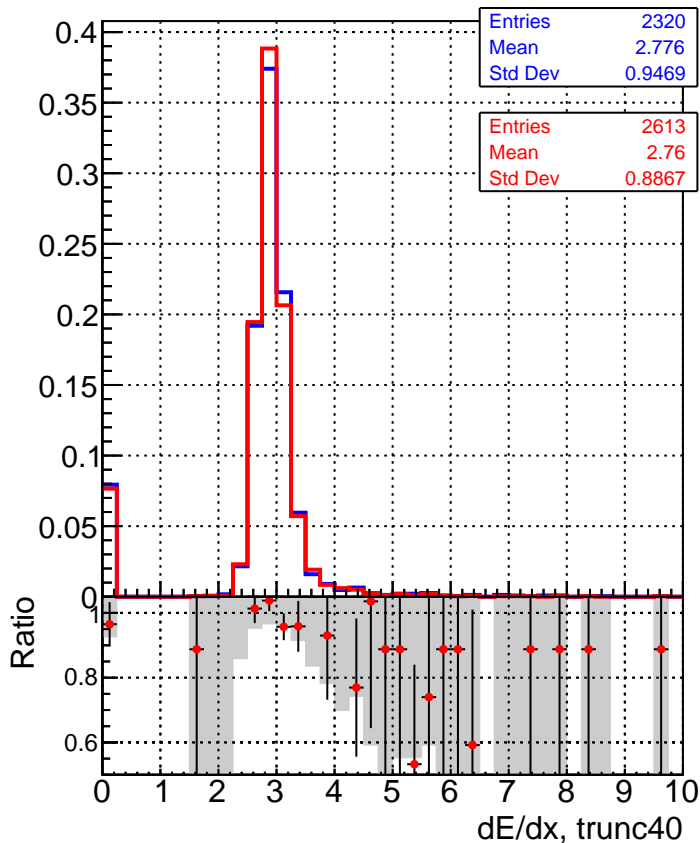

dE/dx estimator 1**dE/dx estimator 2**

—■ DQM_TT_mkFit-DQM_original
—● DQM_TT_mkFit-DQM_original_newwindows