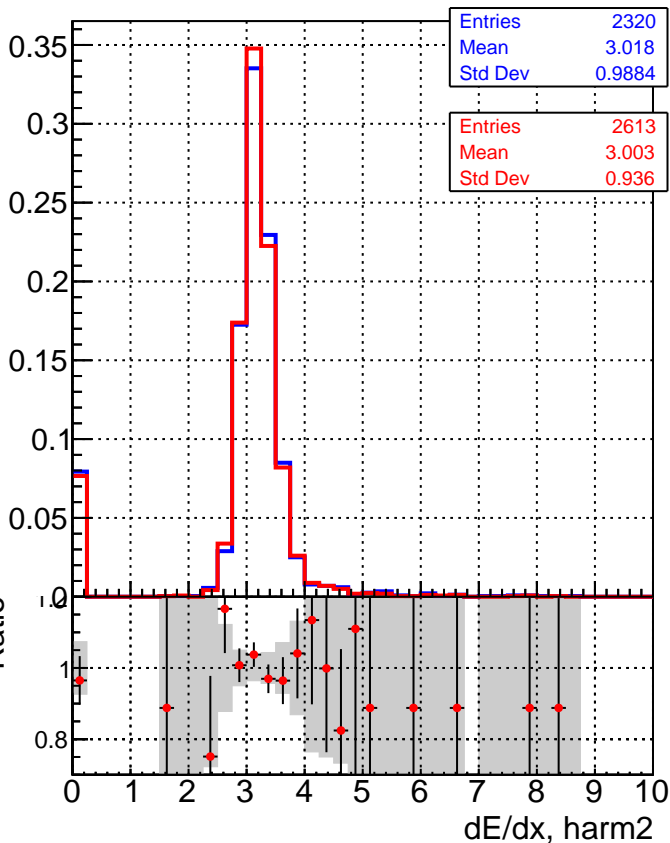

dE/dx estimator 1**dE/dx estimator 2**

—■ DQM_TT_mkFit-DQM_original
—● DQM_TT_mkFit-DQM_original_newwindows