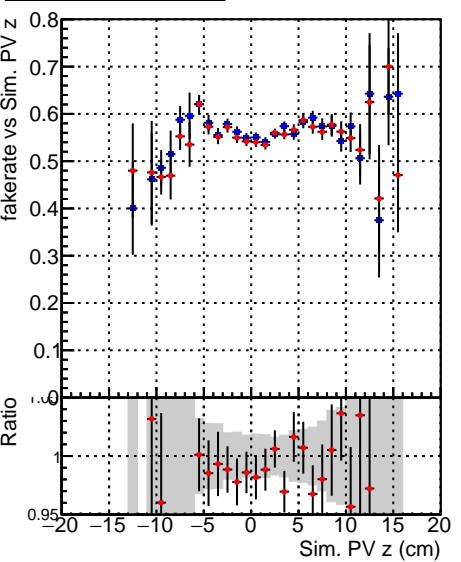

**Fake rate vs vertpos****Duplicates Rate vs vertpos****Pileup rate vs vertpos**

■ DQM\_TT\_mkFit-DQM\_original  
● DQM\_TT\_mkFit-DQM\_original\_newwindows

**Fake rate vs v****Fake rate vs. sim PV z****Duplicates Rate vs sim PV z****Pileup rate vs. sim PV z**