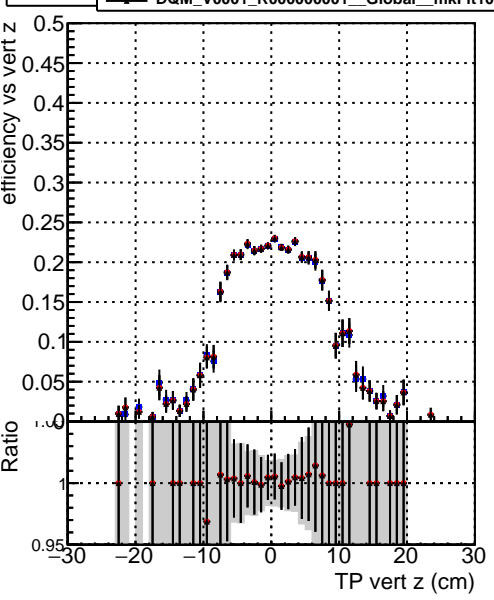

Efficiency vs vertpos

- DQM_V0001_R000000001_Global_mkFitOLD_RECO
- DQM_V0001_R000000001_Global_mkFit100_RECO
- DQM_V0001_R000000001_Global_mkFit100tobtec_RECO

Efficiency vs vert z

Efficiency vs. sim PV z