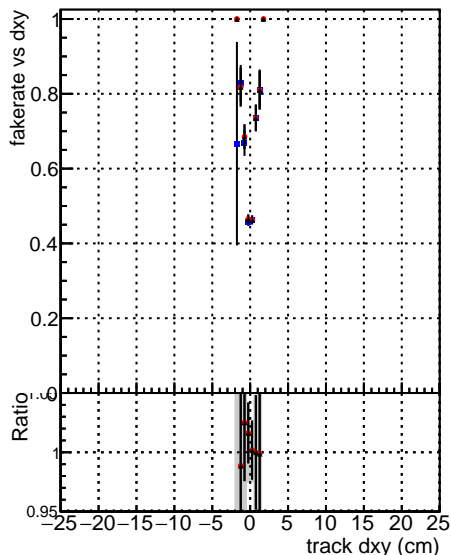

Fake rate vs dxy**Duplicates Rate vs Dxy****Pileup rate vs dxy**

Legend for Fake rate vs dxy:

- DCM V0001 R0000000001 Global mkFitOLD RECO
- DCM V0001 R0000000001 Global mkFit100 RECO
- DCM V0001 R0000000001 Global mkFit100robtec RECO

Fake rate vs dz