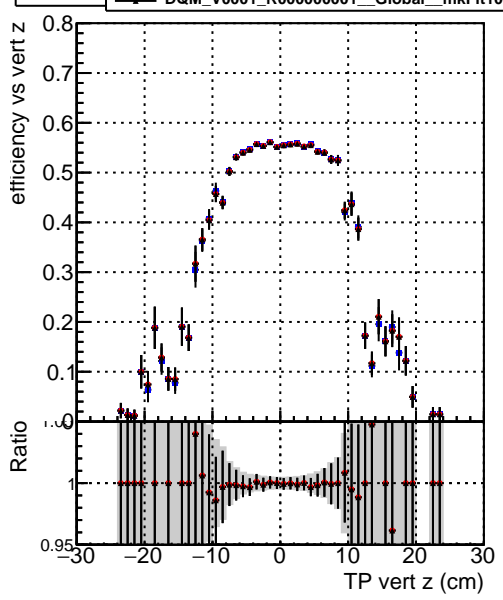

Efficiency vs vertpos**fake+duplicates vs vert r****Efficiency vs vert z****fake+duplicates vs vert z****Efficiency vs. sim PV z****fake+duplicates vs Sim. PV z**

—•— DQM_V0001_R000000001_Global_mkFitOLD_RECO
—•— DQM_V0001_R000000001_Global_mkFit100_RECO
—•— DQM_V0001_R000000001_Global_mkFit100tobtec_RECO