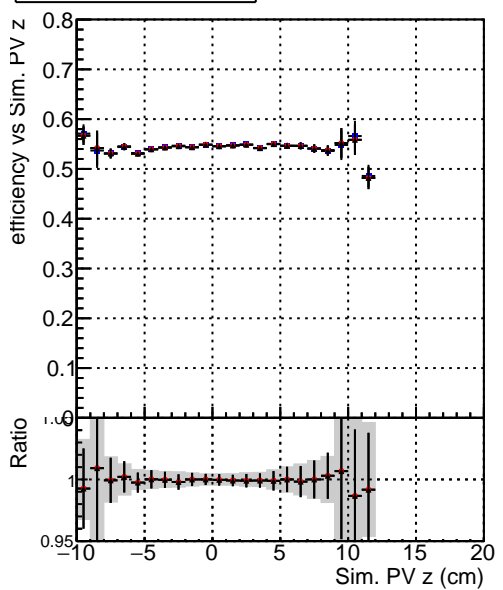

Efficiency vs vertpos**fake+duplicates vs vert r****Efficiency vs vert z****fake+duplicates vs vert z****Efficiency vs. sim PV z****fake+duplicates vs Sim. PV z**

—•— DQM_V0001_R000000001_Global_mkFitOLD_RECO
—•— DQM_V0001_R000000001_Global_mkFit100_RECO
—•— DQM_V0001_R000000001_Global_mkFit100tobtec_RECO