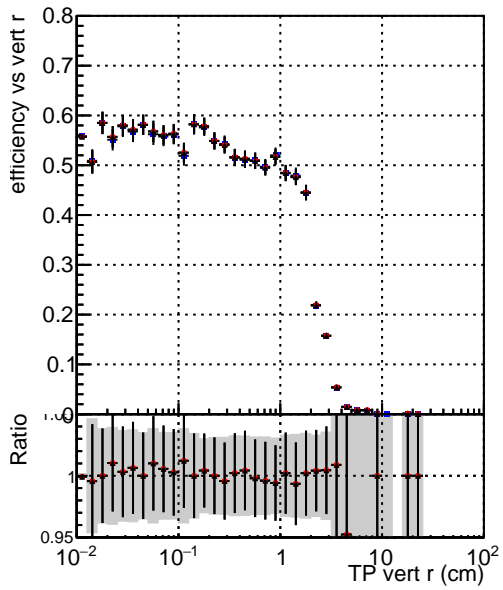

Efficiency vs vertpos**fake+duplicates vs vert r****Efficiency vs vert z****fake+duplicates vs vert z****Efficiency vs. sim PV z****fake+duplicates vs Sim. PV z**

—•— DQM_V0001_R000000001_Global_mkFitOLD_RECO
—•— DQM_V0001_R000000001_Global_mkFit100_RECO
—•— DQM_V0001_R000000001_Global_mkFit100tobtec_RECO