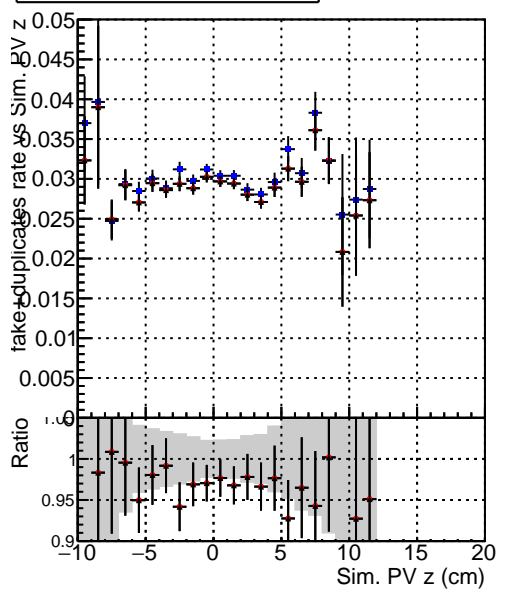

Efficiency vs vertpos**fake+duplicates vs vert r****Efficiency vs vert z****fake+duplicates vs vert z****Efficiency vs. sim PV z****fake+duplicates vs Sim. PV z**

—•— DQM_V0001_R000000001_Global_mkFitOLD_RECO
—•— DQM_V0001_R000000001_Global_mkFit100_RECO
—•— DQM_V0001_R000000001_Global_mkFit100tobtec_RECO