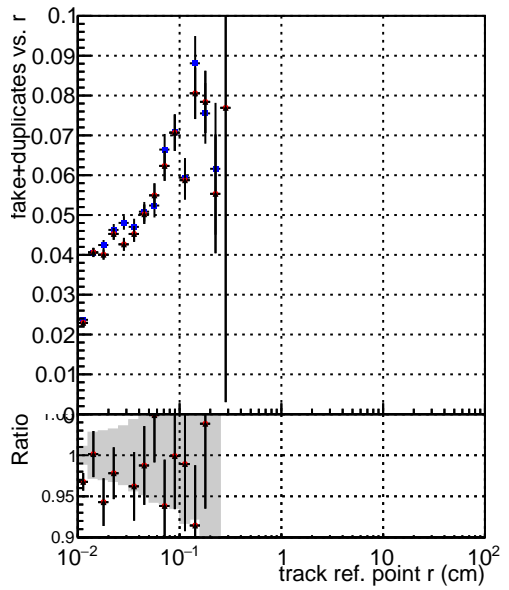

Efficiency vs vertpos**fake+duplicates vs vert r****Efficiency vs vert z****fake+duplicates vs vert z****Efficiency vs. sim PV z****fake+duplicates vs Sim. PV z**

—•— DQM_V0001_R000000001_Global_mkFitOLD_RECO
—•— DQM_V0001_R000000001_Global_mkFit100_RECO
—•— DQM_V0001_R000000001_Global_mkFit100tobtec_RECO