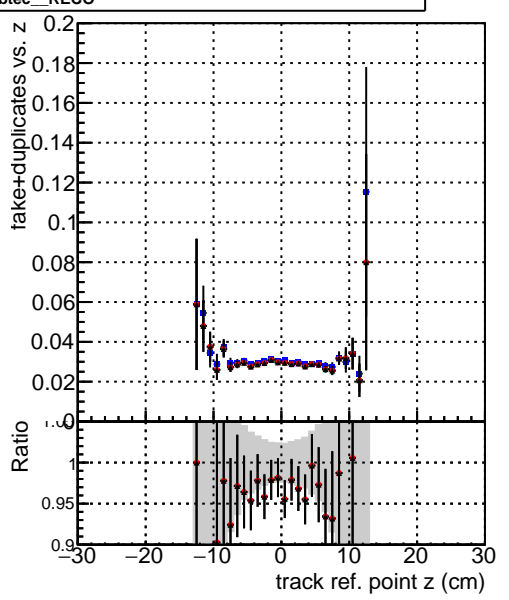

Efficiency vs vertpos**fake+duplicates vs vert r****Efficiency vs vert z****fake+duplicates vs vert z****Efficiency vs. sim PV z****fake+duplicates vs Sim. PV z**

—•— DQM_V0001_R000000001_Global_mkFitOLD_RECO
—•— DQM_V0001_R000000001_Global_mkFit100_RECO
—•— DQM_V0001_R000000001_Global_mkFit100tobtec_RECO