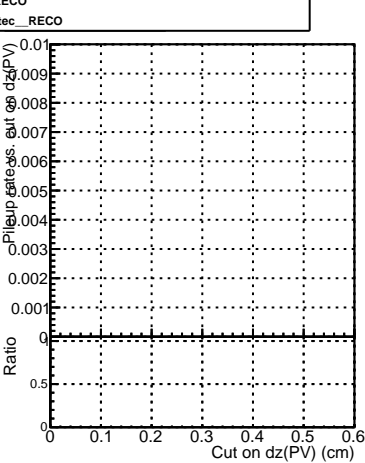

Efficiency vs. dz (PV)

Efficiency (tracking eff factorized out) vs. dz (PV)

Fake rate

DQM_V0001_R000000001_Global_mkFitOLD_RECO
 DQM_V0001_R000000001_Global_mkFit100_RECO
 DQM_V0001_R000000001_Global_mkFit100tobtec_RECO