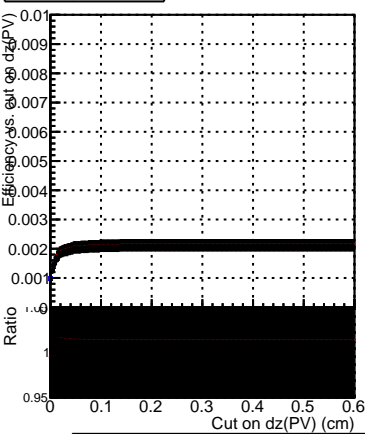

Efficiency vs. dz (PV)

Efficiency (tracking eff factorized out) vs. dz (PV)

Fake rate

DQM_V0001_R000000001_Global_mkFitOLD_RECO
 DQM_V0001_R000000001_Global_mkFit100_RECO
 DQM_V0001_R000000001_Global_mkFit100tobtec_RECO