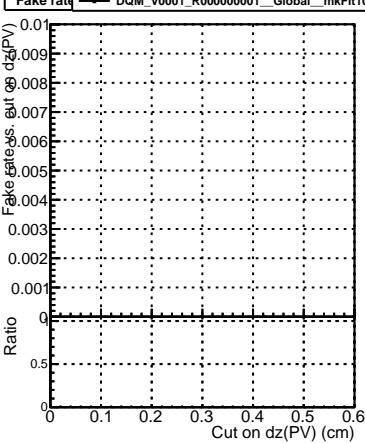

Efficiency vs. dz (PV)

Efficiency (tracking eff factorized out) vs. dz (PV)

Fake rate

DQM_V0001_R000000001_Global_mkFitOLD_RECO
 DQM_V0001_R000000001_Global_mkFit100_RECO
 DQM_V0001_R000000001_Global_mkFit100tobtec_RECO