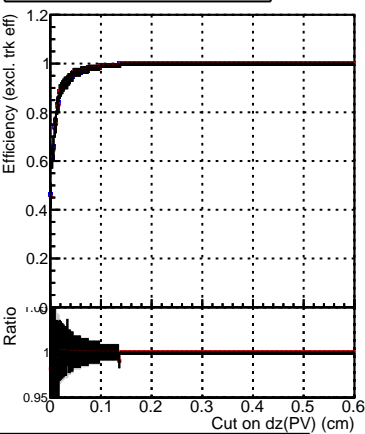

Efficiency vs. dz (PV)

Efficiency (tracking eff factorized out) vs. dz (PV)

Fake rate

DQM_V0001_R000000001_Global_mkFitOLD_RECO
 DQM_V0001_R000000001_Global_mkFit100_RECO
 DQM_V0001_R000000001_Global_mkFit100tobtec_RECO