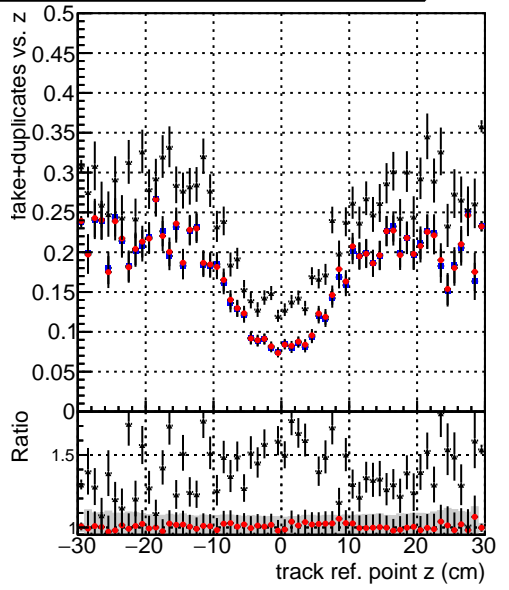

Efficiency vs vertpos**fake+duplicates vs vert r****Efficiency**

— DQM_V0001_R000000001_Global_mkFitOLD_RECO
— DQM_V0001_R000000001_Global_mkFit100_RECO
— DQM_V0001_R000000001_Global_mkFit100tobtec_RECO

**Efficiency vs. sim PV z****fake+duplicates vs Sim. PV z**