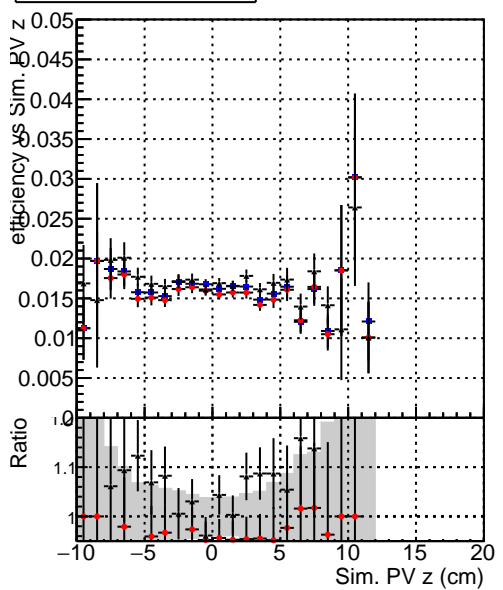

Efficiency vs vertpos**fake+duplicates vs vert r****Efficiency**

— DQM_V0001_R000000001_Global_mkFitOLD_RECO
— DQM_V0001_R000000001_Global_mkFit100_RECO
— DQM_V0001_R000000001_Global_mkFit100tobtec_RECO

**Efficiency vs. sim PV z****fake+duplicates vs Sim. PV z**