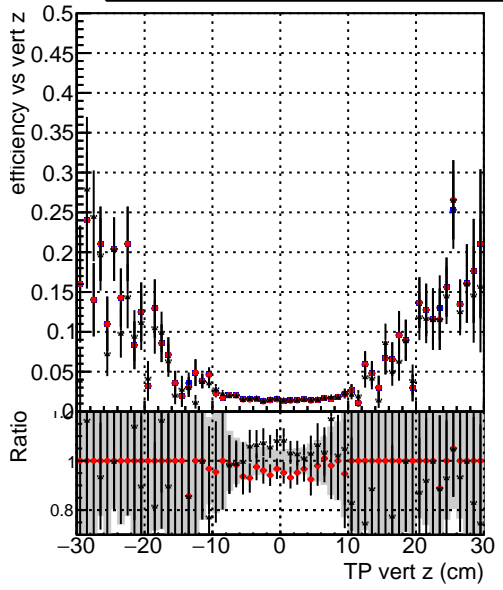

Efficiency vs vertpos**fake+duplicates vs vert r****Efficiency**

— DQM_V0001_R000000001_Global_mkFitOLD_RECO
— DQM_V0001_R000000001_Global_mkFit100_RECO
— DQM_V0001_R000000001_Global_mkFit100tobtec_RECO

**Efficiency vs. sim PV z****fake+duplicates vs Sim. PV z**