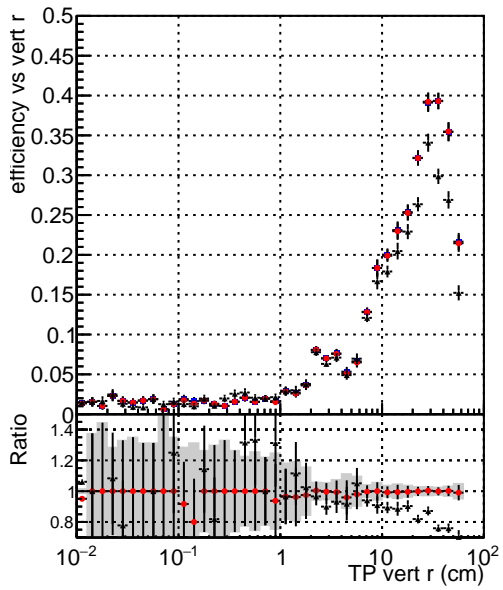

Efficiency vs vertpos**fake+duplicates vs vert r****Efficiency**

— DQM_V0001_R000000001_Global_mkFitOLD_RECO
— DQM_V0001_R000000001_Global_mkFit100_RECO
— DQM_V0001_R000000001_Global_mkFit100tobtec_RECO

**Efficiency vs. sim PV z****fake+duplicates vs Sim. PV z**