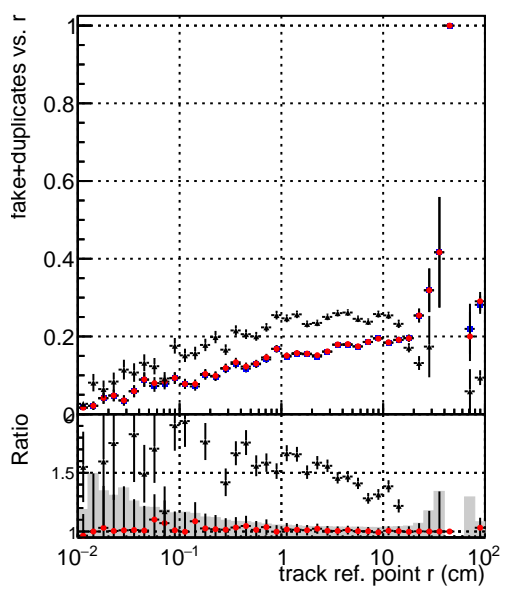

Efficiency vs vertpos**fake+duplicates vs vert r****Efficiency**

— DQM_V0001_R000000001_Global_mkFitOLD_RECO
— DQM_V0001_R000000001_Global_mkFit100_RECO
— DQM_V0001_R000000001_Global_mkFit100tobtec_RECO

**Efficiency vs. sim PV z****fake+duplicates vs Sim. PV z**