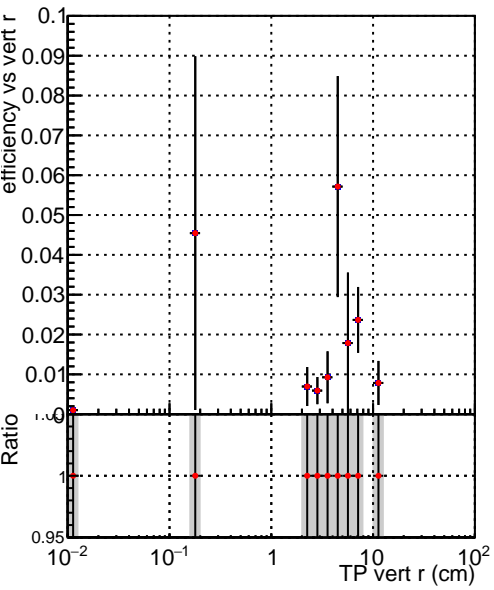

Efficiency vs vertpos

Legend: DQM\_V0001\_R000000001\_Global\_mkFit100o\_RECO (blue square), DQM\_V0001\_R000000001\_Global\_mkFit100\_RECO (red circle)

Efficiency vs. sim PV z