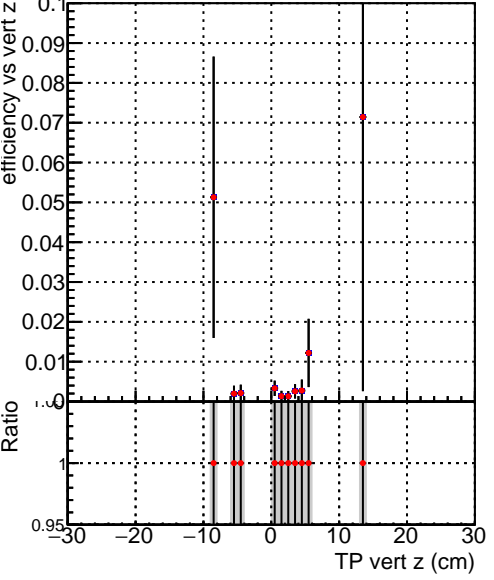

Efficiency vs vertpos

Legend: DQM\_V0001\_R000000001\_Global\_mkFit100o\_RECO (blue square), DQM\_V0001\_R000000001\_Global\_mkFit100\_RECO (red circle)

Efficiency vs. sim PV z