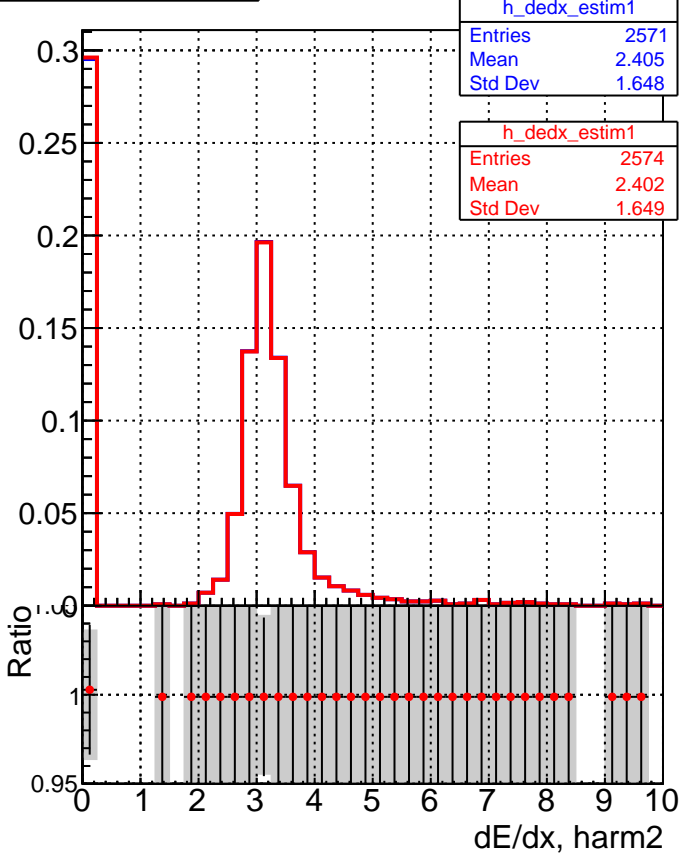

dE/dx estimator 1

dE/dx estimator 2

■ DQM_V0001_R000000001_Global_mkFit100o_RECO
● DQM_V0001_R000000001_Global_mkFit100_RECO