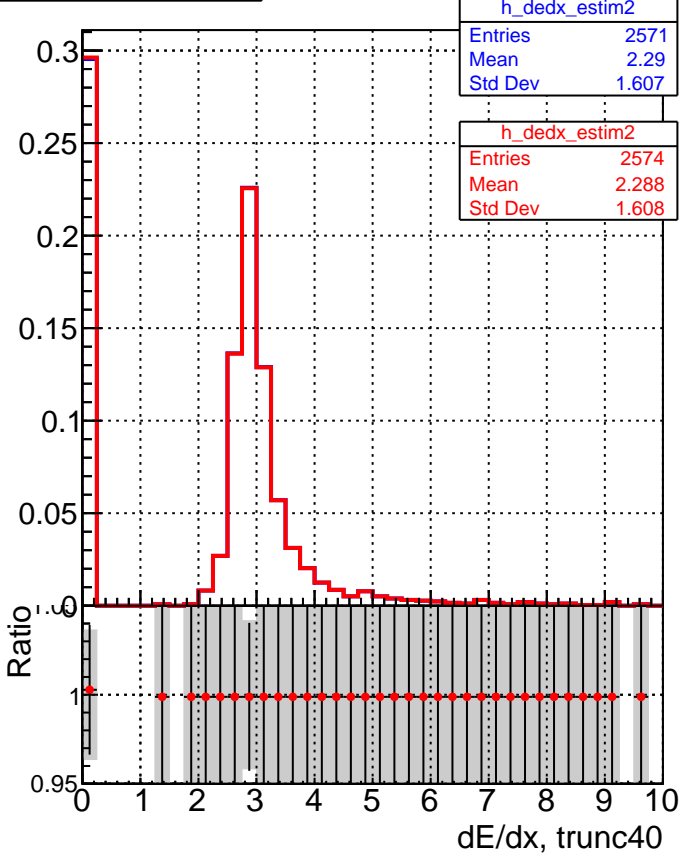

dE/dx estimator 1

dE/dx estimator 2

■ DQM_V0001_R000000001_Global_mkFit100o_RECO
● DQM_V0001_R000000001_Global_mkFit100_RECO