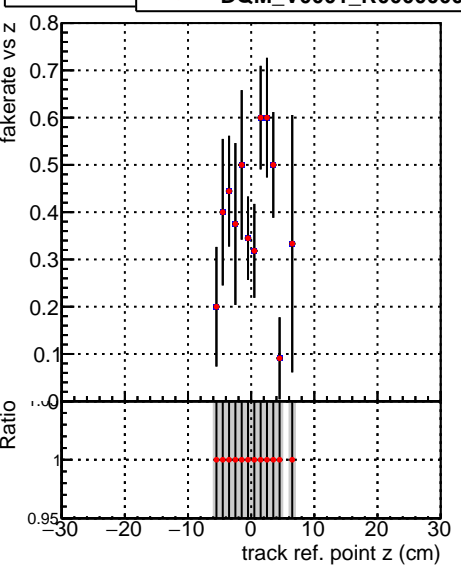

Fake rate vs vertpos**Duplicates Rate vs vertpos****Pileup rate vs vertpos****Fake rate vs v****Duplicates Rate vs v****Pileup rate vs v**

Legend for all plots:
 - Blue line with square markers: DQM_V0001_R000000001_Global_mkFit100o_RECO
 - Red line with circle markers: DQM_V0001_R000000001_Global_mkFit100_RECO

Fake rate vs. sim PV z**Duplicates Rate vs sim PV z****Pileup rate vs. sim PV z**