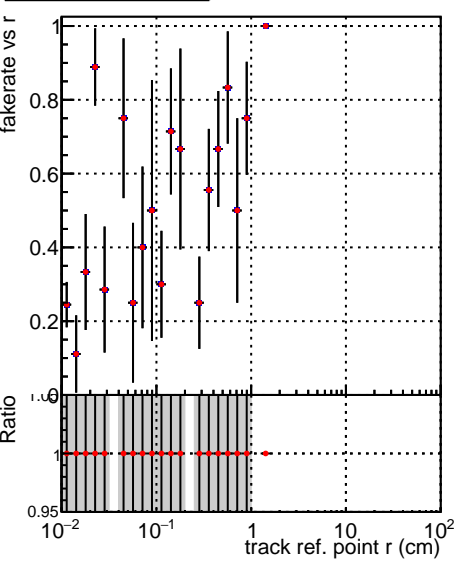

Fake rate vs vertpos**Duplicates Rate vs vertpos****Pileup rate vs vertpos****Fake rate vs v****Duplicates Rate vs v****Pileup rate vs v**

Legend for all plots:
 - Blue line with square markers: DQM_V0001_R000000001_Global_mkFit100o_RECO
 - Red line with circle markers: DQM_V0001_R000000001_Global_mkFit100_RECO

Fake rate vs. sim PV z**Duplicates Rate vs sim PV z****Pileup rate vs. sim PV z**