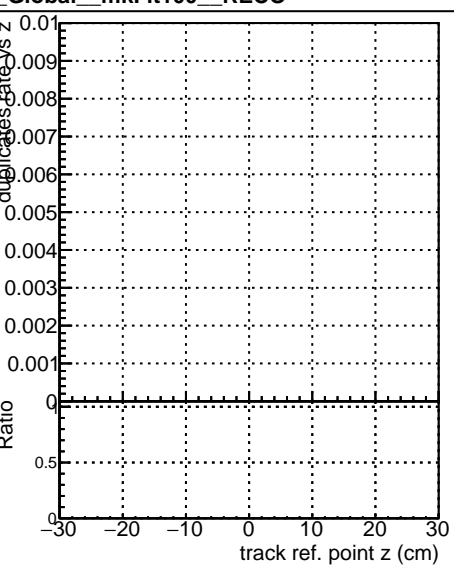

Fake rate vs vertpos**Duplicates Rate vs vertpos****Pileup rate vs vertpos****Fake rate vs v****Duplicates Rate vs v****Pileup rate vs v**

Legend for all plots:
 - Blue line with square markers: DQM_V0001_R000000001_Global_mkFit100o_RECO
 - Red line with circle markers: DQM_V0001_R000000001_Global_mkFit100_RECO

Fake rate vs. sim PV z**Duplicates Rate vs sim PV z****Pileup rate vs. sim PV z**