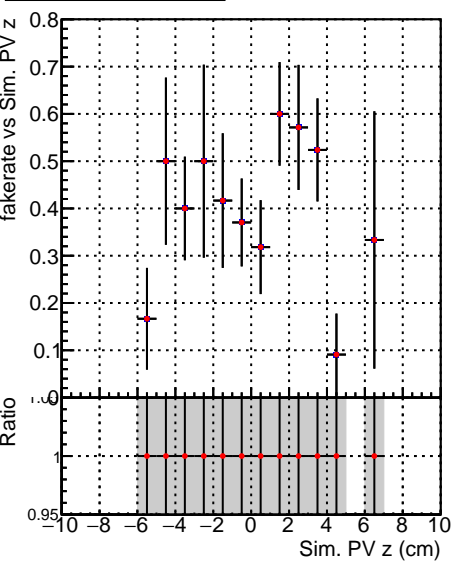

Fake rate vs vertpos**Duplicates Rate vs vertpos****Pileup rate vs vertpos****Fake rate vs v****Duplicates Rate vs v****Pileup rate vs v**

Legend for all plots:
 - Blue line with square markers: DQM_V0001_R000000001_Global_mkFit100o_RECO
 - Red line with circle markers: DQM_V0001_R000000001_Global_mkFit100_RECO

Fake rate vs. sim PV z**Duplicates Rate vs sim PV z****Pileup rate vs. sim PV z**