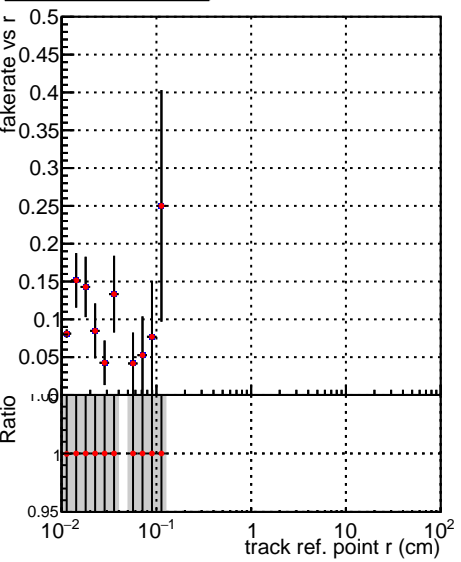

Fake rate vs vertpos**Duplicates Rate vs vertpos****Pileup rate vs vertpos****Fake rate vs v****Duplicates Rate vs v****Pileup rate vs v**

Legend for all plots:
 - Blue square: DQM_V0001_R000000001_Global_mkFit100o_RECO
 - Red circle: DQM_V0001_R000000001_Global_mkFit100_RECO

Fake rate vs. sim PV z**Duplicates Rate vs sim PV z****Pileup rate vs. sim PV z**