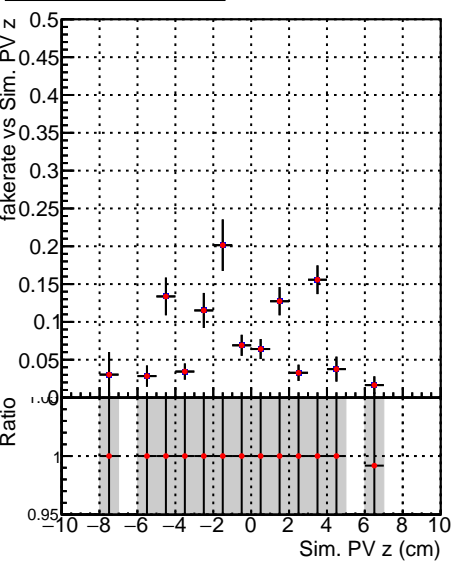

Fake rate vs vertpos**Duplicates Rate vs vertpos****Pileup rate vs vertpos****Fake rate vs v****Duplicates Rate vs v****Pileup rate vs v**

Legend for all plots:
 - Blue square: DQM_V0001_R000000001_Global_mkFit100o_RECO
 - Red circle: DQM_V0001_R000000001_Global_mkFit100_RECO

Fake rate vs. sim PV z**Duplicates Rate vs sim PV z****Pileup rate vs. sim PV z**