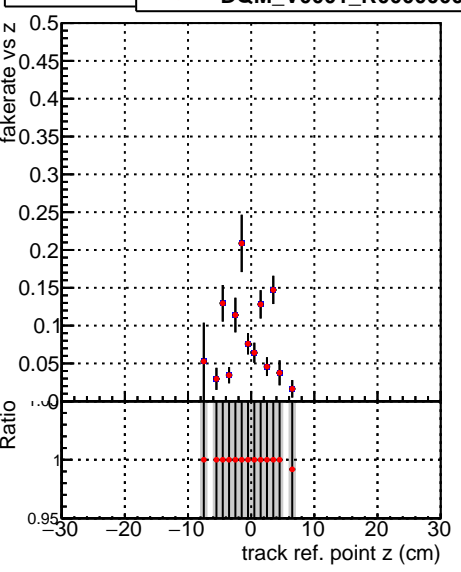

Fake rate vs vertpos**Duplicates Rate vs vertpos****Pileup rate vs vertpos****Fake rate vs v****Duplicates Rate vs v****Pileup rate vs v**

Legend for all plots:
 - Blue square: DQM_V0001_R000000001_Global_mkFit100o_RECO
 - Red circle: DQM_V0001_R000000001_Global_mkFit100_RECO

Fake rate vs. sim PV z**Duplicates Rate vs sim PV z****Pileup rate vs. sim PV z**