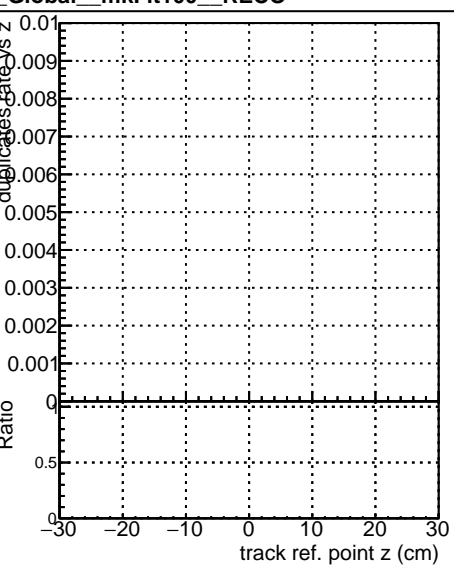

Fake rate vs vertpos**Duplicates Rate vs vertpos****Pileup rate vs vertpos****Fake rate vs v****Duplicates Rate vs v****Pileup rate vs v**

Legend for all plots:
 - Blue square: DQM_V0001_R000000001_Global_mkFit100o_RECO
 - Red circle: DQM_V0001_R000000001_Global_mkFit100_RECO

Fake rate vs. sim PV z**Duplicates Rate vs sim PV z****Pileup rate vs. sim PV z**