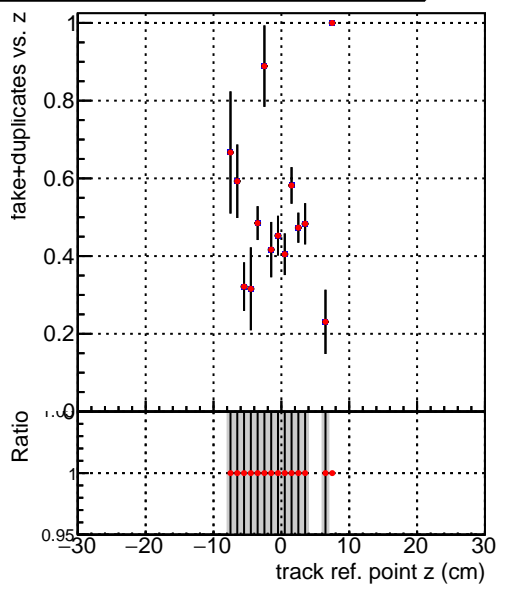

Efficiency vs vertpos**fake+duplicates vs vert r****Efficiency**

Legend:
 - Blue square: DQM_V0001_R000000001_Global_mkFit100o_RECO
 - Red circle: DQM_V0001_R000000001_Global_mkFit100_RECO

**Efficiency vs. sim PV z****fake+duplicates vs Sim. PV z**