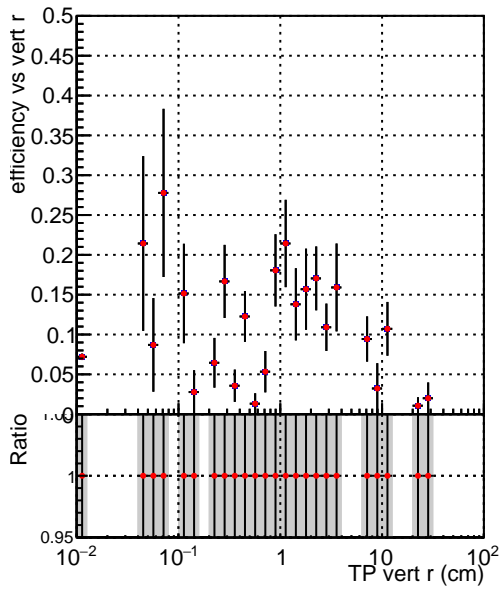

Efficiency vs vertpos**fake+duplicates vs vert r****Efficiency**

Legend:
 - Blue square: DQM_V0001_R000000001_Global_mkFit100o_RECO
 - Red circle: DQM_V0001_R000000001_Global_mkFit100_RECO

**Efficiency vs. sim PV z****fake+duplicates vs Sim. PV z**