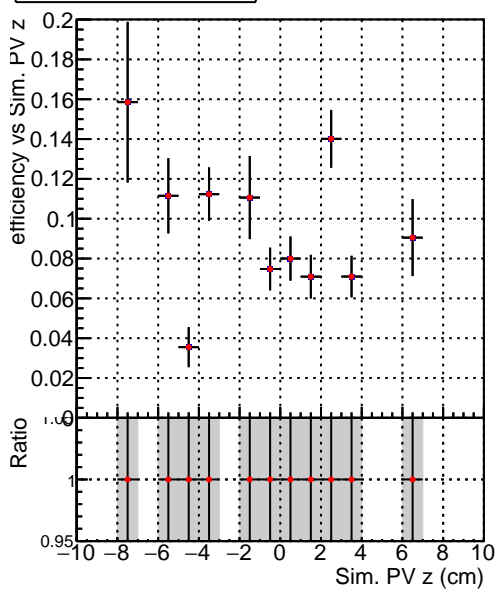

Efficiency vs vertpos**fake+duplicates vs vert r****Efficiency**

Legend:
 - Blue square: DQM_V0001_R000000001_Global_mkFit100o_RECO
 - Red circle: DQM_V0001_R000000001_Global_mkFit100_RECO

**Efficiency vs. sim PV z****fake+duplicates vs Sim. PV z**