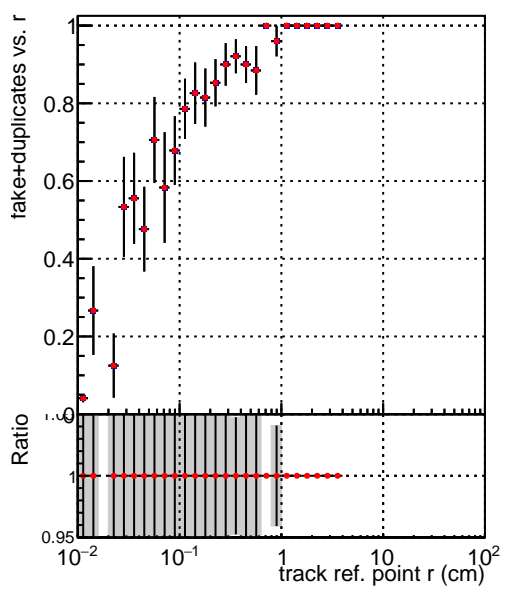

Efficiency vs vertpos**fake+duplicates vs vert r****Efficiency**

Legend:
 - Blue square: DQM_V0001_R000000001_Global_mkFit100o_RECO
 - Red circle: DQM_V0001_R000000001_Global_mkFit100_RECO

**Efficiency vs. sim PV z****fake+duplicates vs Sim. PV z**