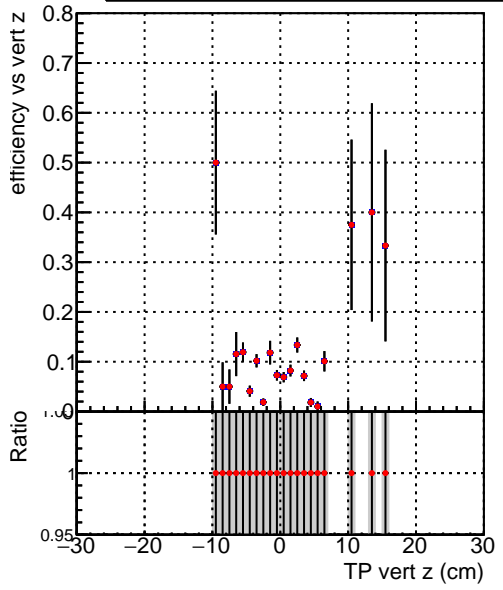

Efficiency vs vertpos**fake+duplicates vs vert r****Efficiency**

Legend:
 - Blue square: DQM_V0001_R000000001_Global_mkFit100o_RECO
 - Red circle: DQM_V0001_R000000001_Global_mkFit100_RECO

**Efficiency vs. sim PV z****fake+duplicates vs Sim. PV z**