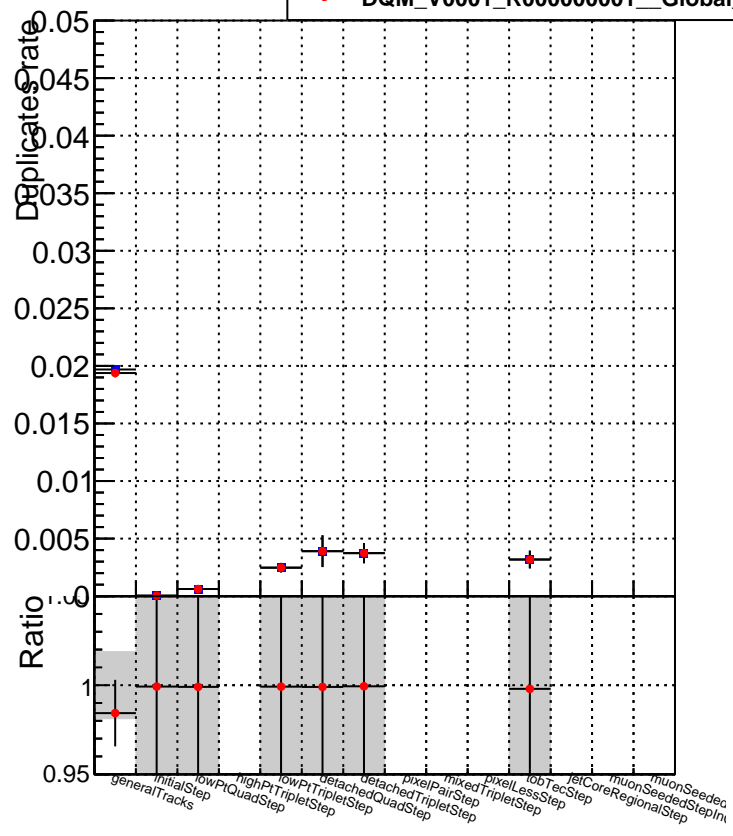

Efficiency vs collection

Fakerate vs collection

Duplicates rate vs collection

Pileup rate vs collection

Legend for Duplicates rate vs collection and Pileup rate vs collection:

- Blue square: DQM_V0001_R000000001_Global_mkFit100o_RECO
- Red square: DQM_V0001_R000000001_Global_mkFit100_RECO