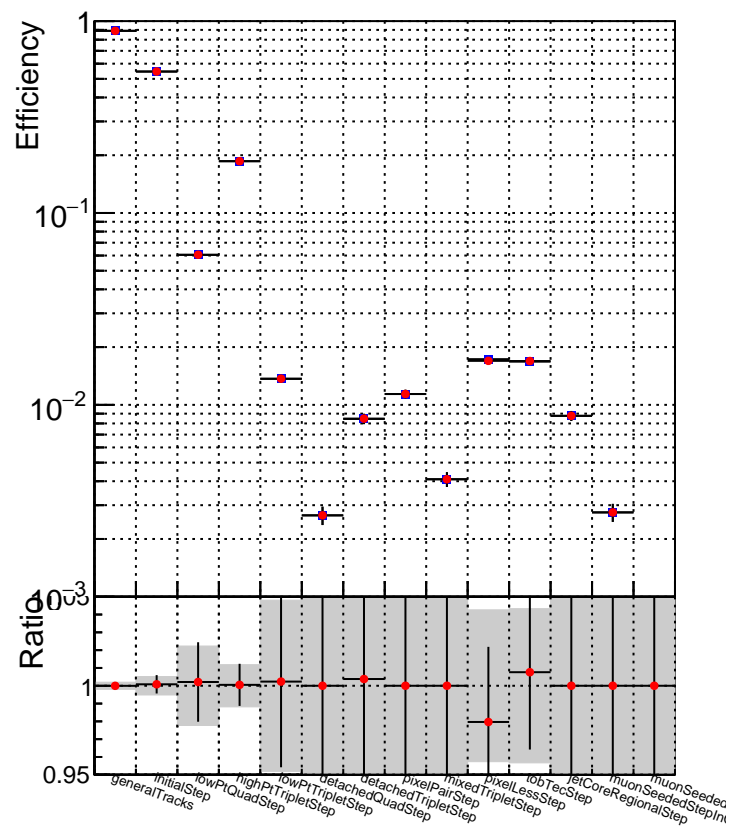

Efficiency vs collection

Fakerate vs collection

Duplicates rate vs collection

Pileup rate vs collection

Legend for Duplicates rate vs collection and Pileup rate vs collection:

- Blue square: DQM_V0001_R000000001_Global_mkFit100o_RECO
- Red square: DQM_V0001_R000000001_Global_mkFit100_RECO