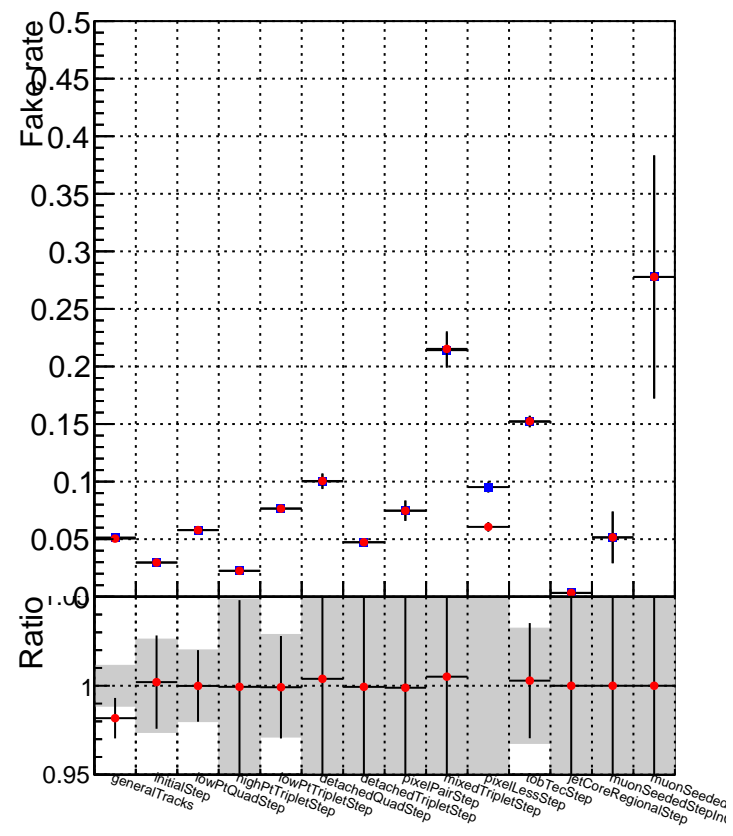

Efficiency vs collection

Fakerate vs collection

Duplicates rate vs collection

Pileup rate vs collection

Legend for Duplicates rate vs collection and Pileup rate vs collection:

- Blue square: DQM_V0001_R000000001_Global_mkFit100o_RECO
- Red square: DQM_V0001_R000000001_Global_mkFit100_RECO