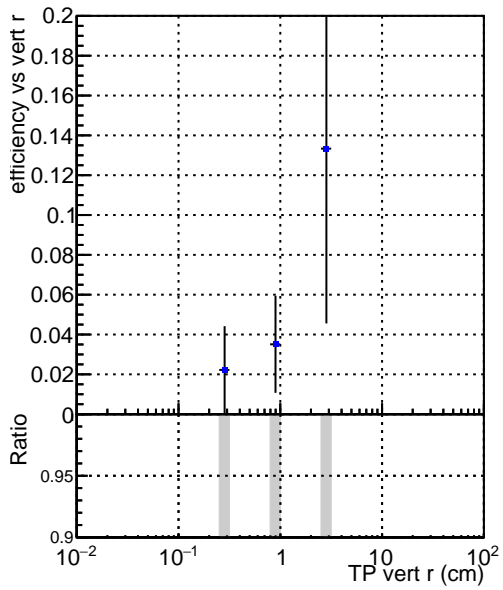

Efficiency vs vertpos

Efficiency

DQM\_V0001\_R000000001\_Global\_mkFit100\_RECO

Efficiency vs. sim PV z