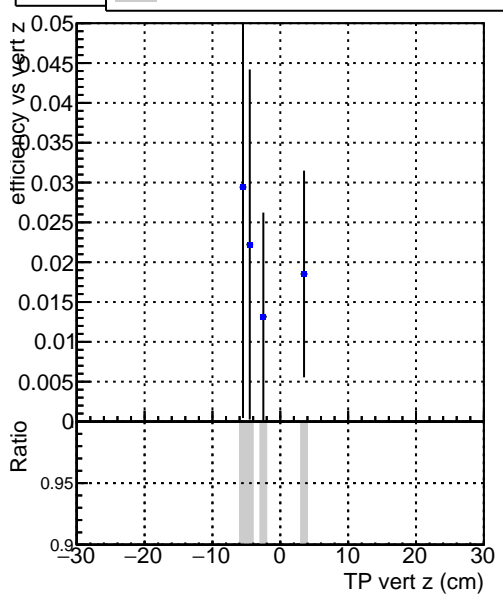

Efficiency vs vertpos

Efficiency

DQM\_V0001\_R000000001\_Global\_mkFit100\_RECO

Efficiency vs. sim PV z