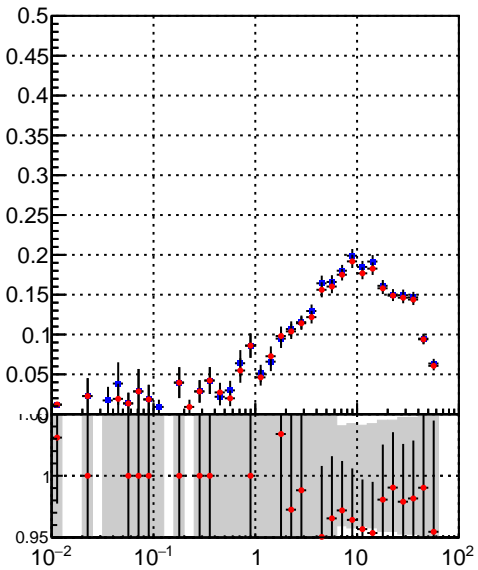

Efficiency vs vertpos**fake+duplicates vs vert r**
Efficiency vs sim PV z

 —●— DQM_DisplacedSUSY_mkFit_
 —●— DQM_DisplacedSUSY_mkFit_BDT_

**Efficiency vs. sim PV z****fake+duplicates vs Sim. PV z**