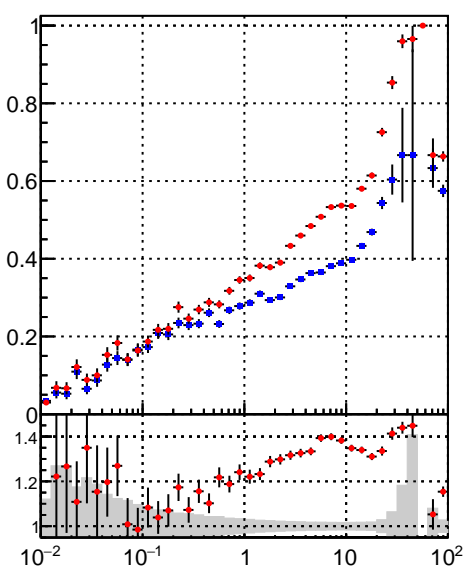

Efficiency vs vertpos**fake+duplicates vs vert r**
Efficiency vs sim PV z

 —●— DQM_DisplacedSUSY_mkFit_
 —●— DQM_DisplacedSUSY_mkFit_BDT_

**Efficiency vs. sim PV z****fake+duplicates vs Sim. PV z**