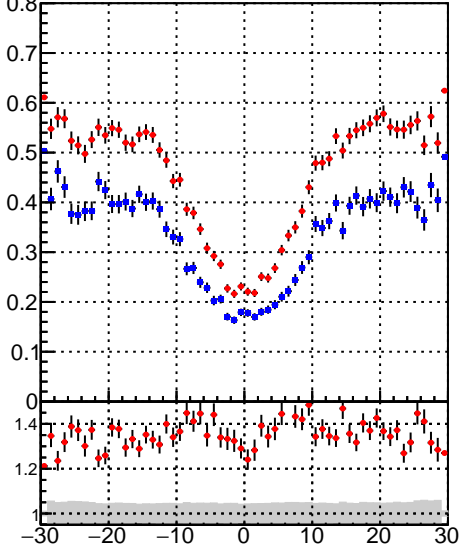

Efficiency vs vertpos**fake+duplicates vs vert r**
Efficiency vs sim PV z

 —●— DQM_DisplacedSUSY_mkFit_
 —●— DQM_DisplacedSUSY_mkFit_BDT_

**Efficiency vs. sim PV z****fake+duplicates vs Sim. PV z**