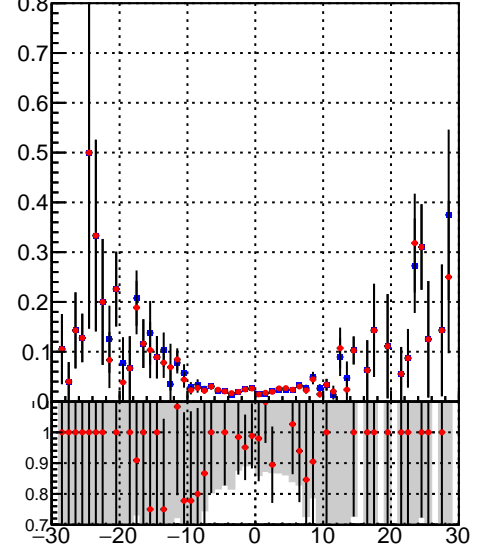

Efficiency vs vertpos**fake+duplicates vs vert r**
Efficiency vs sim PV z

 —●— DQM_DisplacedSUSY_mkFit_
 —●— DQM_DisplacedSUSY_mkFit_BDT_

**Efficiency vs. sim PV z****fake+duplicates vs Sim. PV z**