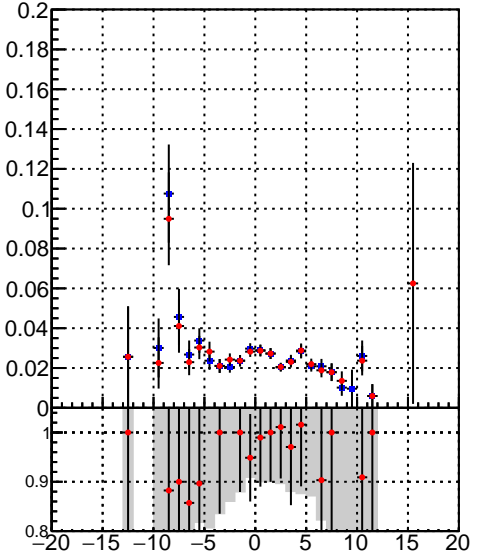

Efficiency vs vertpos**fake+duplicates vs vert r**
Efficiency vs sim PV z

 —●— DQM_DisplacedSUSY_mkFit_
 —●— DQM_DisplacedSUSY_mkFit_BDT_

**Efficiency vs. sim PV z****fake+duplicates vs Sim. PV z**