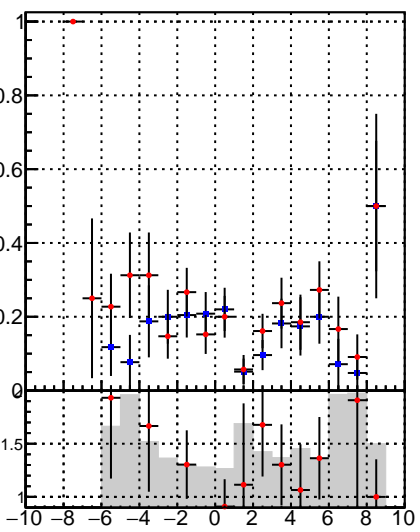

Fake rate vs vertpos**Duplicates Rate vs vertpos****Pileup rate vs vertpos**
Fake rate vs ν

 —●— DQM_DisplacedSUSY_mkFit_
 —●— DQM_DisplacedSUSY_mkFit_BDT_

**Fake rate vs. sim PV z****Duplicates Rate vs sim PV z****Pileup rate vs. sim PV z**