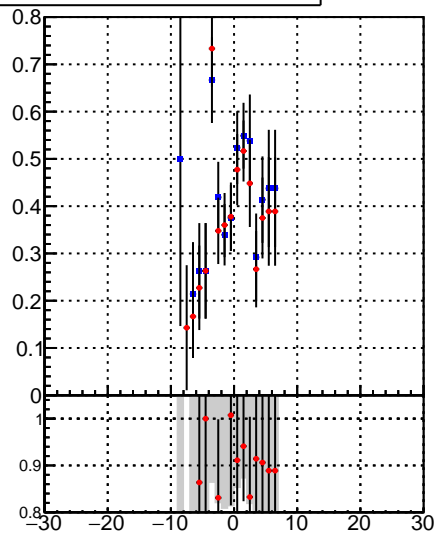

Fake rate vs vertpos**Duplicates Rate vs vertpos****Pileup rate vs vertpos**
Fake rate vs ν

 —●— DQM_DisplacedSUSY_mkFit_
 —●— DQM_DisplacedSUSY_mkFit_BDT_

**Fake rate vs. sim PV z****Duplicates Rate vs sim PV z****Pileup rate vs. sim PV z**