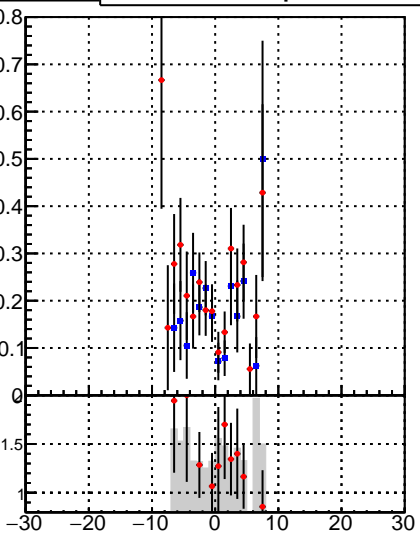

Fake rate vs vertpos**Duplicates Rate vs vertpos****Pileup rate vs vertpos**
Fake rate vs ν

 —●— DQM_DisplacedSUSY_mkFit_
 —●— DQM_DisplacedSUSY_mkFit_BDT_

**Fake rate vs. sim PV z****Duplicates Rate vs sim PV z****Pileup rate vs. sim PV z**