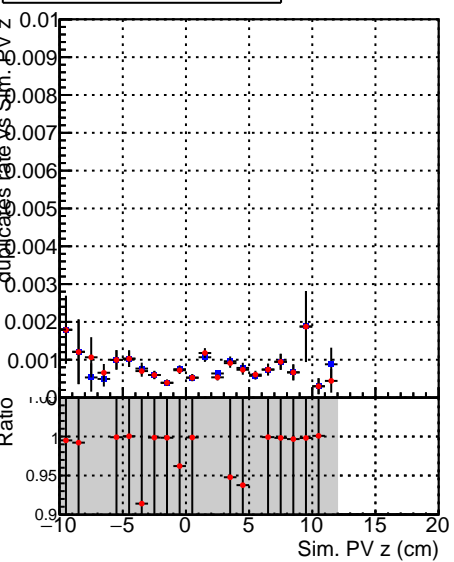

Fake rate vs vertpos**Duplicates Rate vs vertpos****Pileup rate vs vertpos**

Legend:
■ DQM_DisplacedSUSY_mkFit_
● DQM_DisplacedSUSY_mkFit_BDT_

Fake rate vs v**Fake rate vs. sim PV z****Duplicates Rate vs sim PV z****Pileup rate vs. sim PV z**