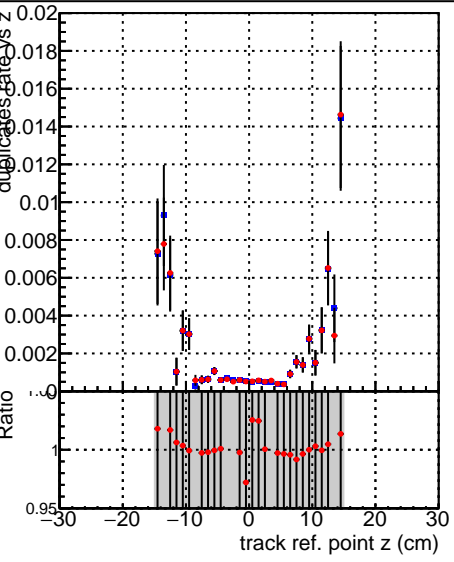

Fake rate vs vertpos**Duplicates Rate vs vertpos****Pileup rate vs vertpos**

Legend:
■ DQM_DisplacedSUSY_mkFit_
● DQM_DisplacedSUSY_mkFit_BDT_

Fake rate vs v**Fake rate vs. sim PV z****Duplicates Rate vs sim PV z****Pileup rate vs. sim PV z**