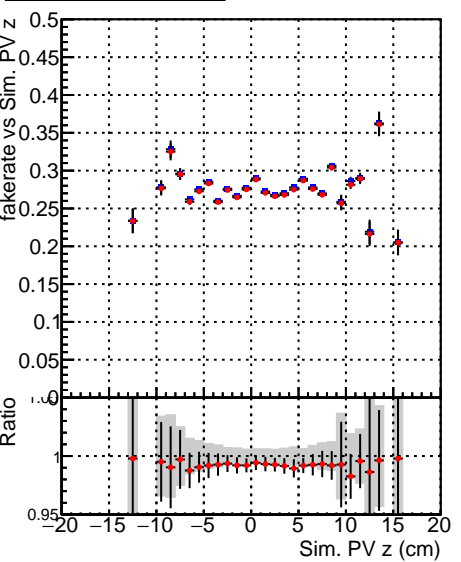

Fake rate vs vertpos**Duplicates Rate vs vertpos****Pileup rate vs vertpos**

Legend:
■ DQM_DisplacedSUSY_mkFit_
● DQM_DisplacedSUSY_mkFit_BDT_

Fake rate vs v**Fake rate vs. sim PV z****Duplicates Rate vs sim PV z****Pileup rate vs. sim PV z**