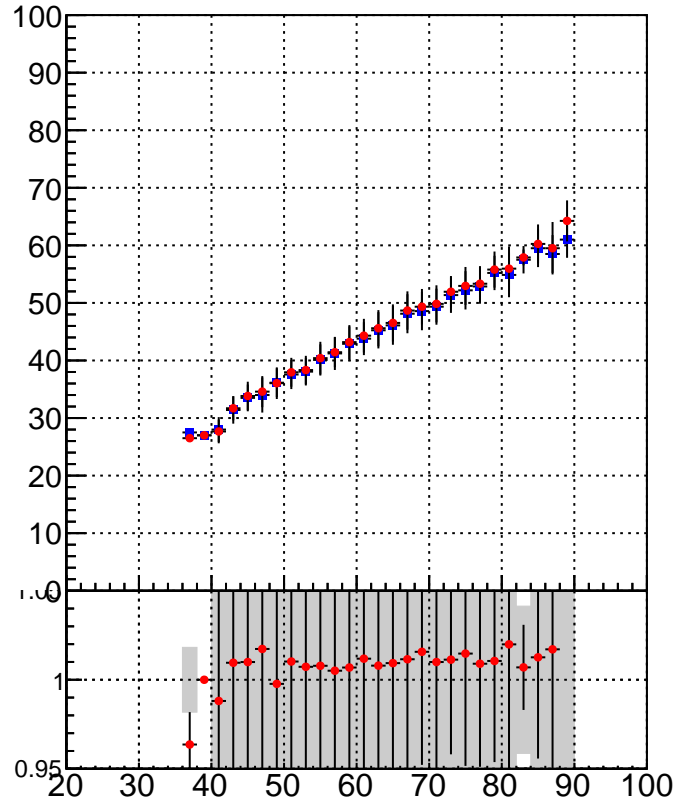

RecoVtx_vs_GenVtx

MatchedRecoVtx_vs_GenVtx

Merged vs Closest

- DQM_DisplacedSUSY_mkFit_
- DQM_DisplacedSUSY_mkFit_BDT_