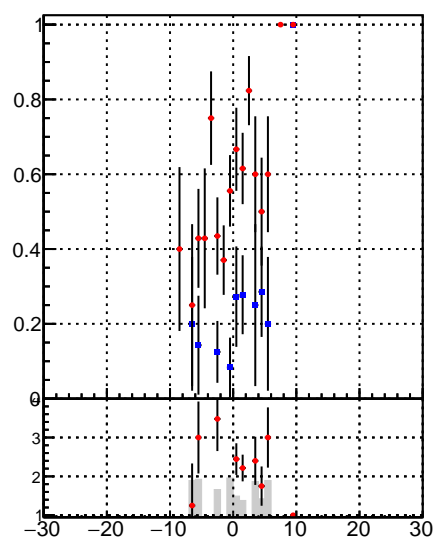

Fake rate vs dx

Duplicates Rate vs Dxy

Pileup rate vs dxy

Fake rate vs d

Legend for Fake rate vs d:

- Blue dot: DQM_DisplacedSUSY_mkFit
- Red dot: DQM_DisplacedSUSY_mkFit_BDT

Pileup rate vs dxy