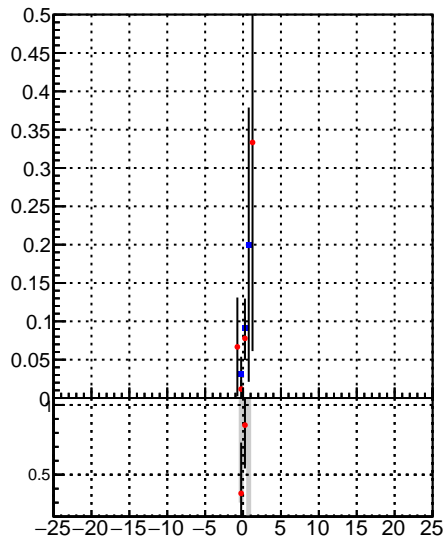

Fake rate vs dx

Duplicates Rate vs Dxy

Pileup rate vs dxy

Fake rate vs d

Legend for Fake rate vs d:

- Blue dot: DQM_DisplacedSUSY_mkFit
- Red dot: DQM_DisplacedSUSY_mkFit_BDT

Pileup rate vs dxy