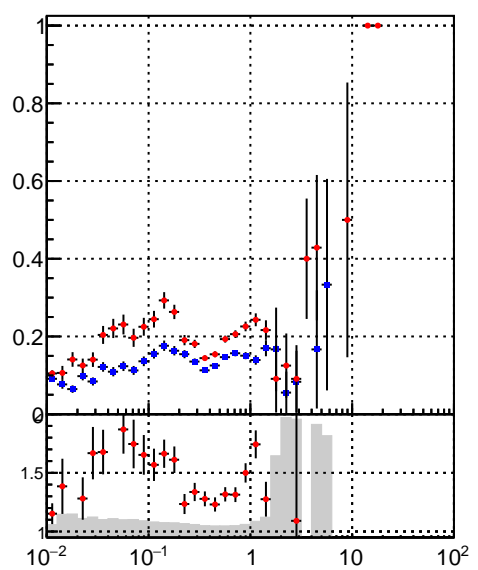

Efficiency vs vertpos**fake+duplicates vs vert r**
Efficiency vs vertpos (Left) and **fake+duplicates vs vert r** (Right)

 Legend:

- Blue squares: DQM_DisplacedSUSY_mkFit_
- Red circles: DQM_DisplacedSUSY_mkFit_BDT_

**Efficiency vs. sim PV z****fake+duplicates vs Sim. PV z**