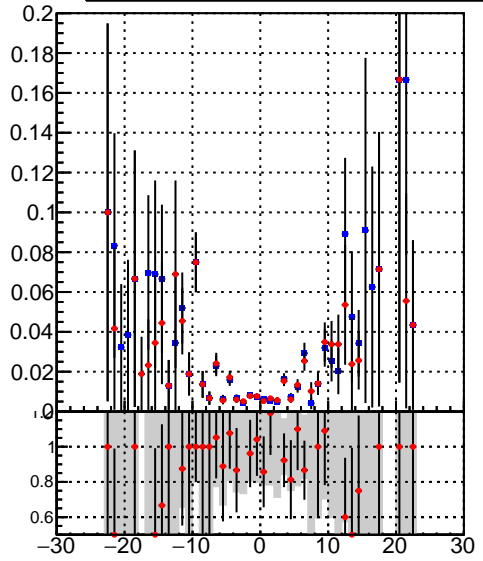

Efficiency vs vertpos**fake+duplicates vs vert r**
Efficiency vs vertpos (Left) and **fake+duplicates vs vert r** (Right)

 Legend:

- Blue squares: DQM_DisplacedSUSY_mkFit_
- Red circles: DQM_DisplacedSUSY_mkFit_BDT_

**Efficiency vs. sim PV z****fake+duplicates vs Sim. PV z**