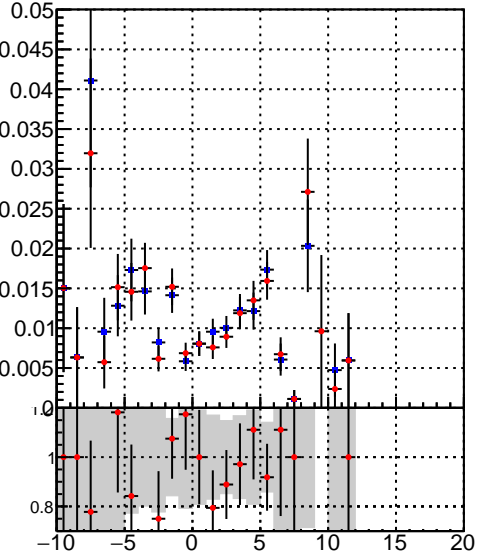

Efficiency vs vertpos**fake+duplicates vs vert r**
Efficiency vs vertpos (Left) and **fake+duplicates vs vert r** (Right)

 Legend:

- Blue squares: DQM_DisplacedSUSY_mkFit_
- Red circles: DQM_DisplacedSUSY_mkFit_BDT_

**Efficiency vs. sim PV z****fake+duplicates vs Sim. PV z**