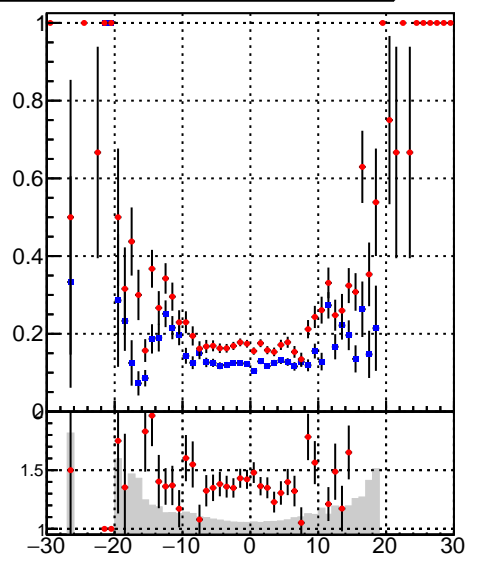

Efficiency vs vertpos**fake+duplicates vs vert r**
Efficiency vs vertpos (Left) and **fake+duplicates vs vert r** (Right)

 Legend:

- Blue squares: DQM_DisplacedSUSY_mkFit_
- Red circles: DQM_DisplacedSUSY_mkFit_BDT_

**Efficiency vs. sim PV z****fake+duplicates vs Sim. PV z**