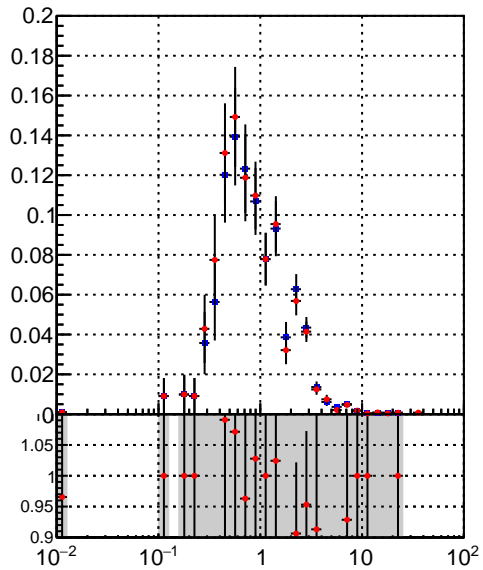

Efficiency vs vertpos**fake+duplicates vs vert r**
Efficiency vs vertpos (Left) and **fake+duplicates vs vert r** (Right)

 Legend:

- Blue squares: DQM_DisplacedSUSY_mkFit_
- Red circles: DQM_DisplacedSUSY_mkFit_BDT_

**Efficiency vs. sim PV z****fake+duplicates vs Sim. PV z**