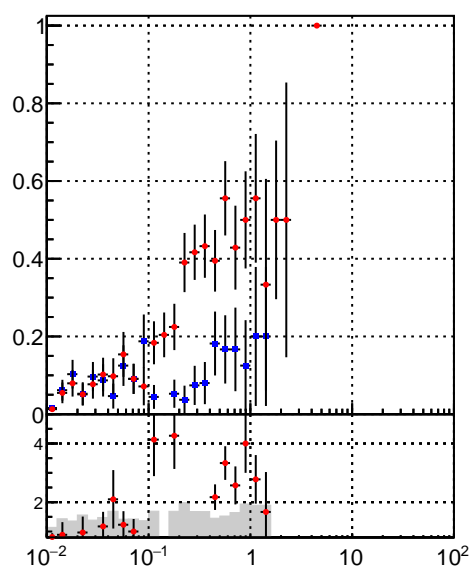

Efficiency vs vertpos**fake+duplicates vs vert r**
Efficiency vs sim PV z

 —●— DQM_DisplacedSUSY_mkFit_
 —●— DQM_DisplacedSUSY_mkFit_BDT_

**Efficiency vs. sim PV z****fake+duplicates vs Sim. PV z**