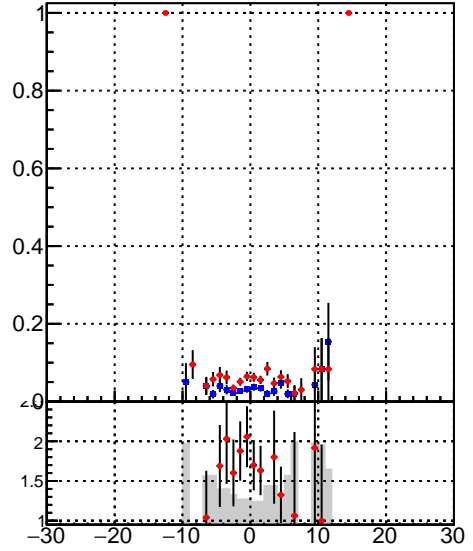

Efficiency vs vertpos**fake+duplicates vs vert r**
Efficiency vs sim PV z

 —●— DQM_DisplacedSUSY_mkFit_
 —●— DQM_DisplacedSUSY_mkFit_BDT_

**Efficiency vs. sim PV z****fake+duplicates vs Sim. PV z**