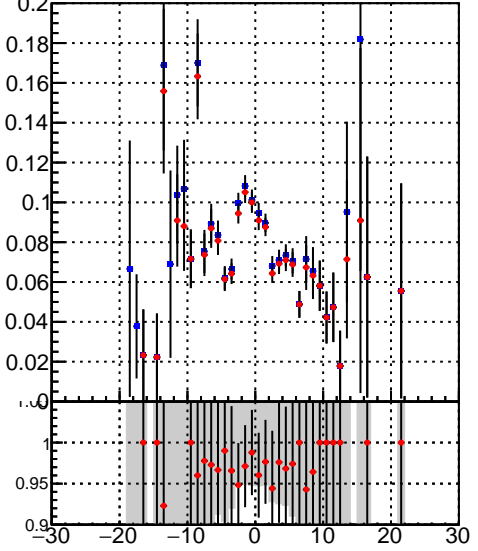

Efficiency vs vertpos**fake+duplicates vs vert r**
Efficiency vs sim PV z

 —●— DQM_DisplacedSUSY_mkFit_
 —●— DQM_DisplacedSUSY_mkFit_BDT_

**Efficiency vs. sim PV z****fake+duplicates vs Sim. PV z**