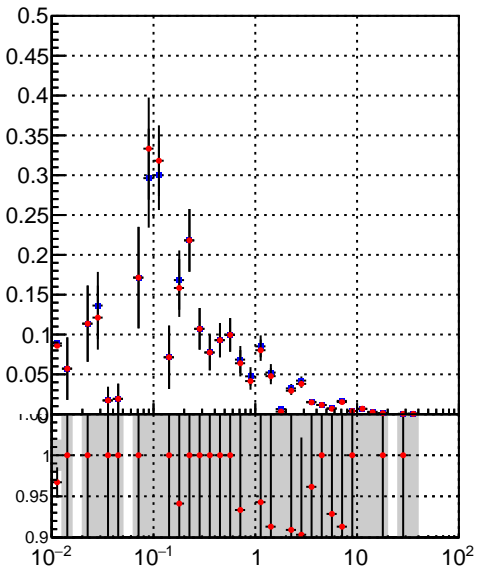

Efficiency vs vertpos**fake+duplicates vs vert r**
Efficiency vs sim PV z

 —●— DQM_DisplacedSUSY_mkFit_
 —●— DQM_DisplacedSUSY_mkFit_BDT_

**Efficiency vs. sim PV z****fake+duplicates vs Sim. PV z**