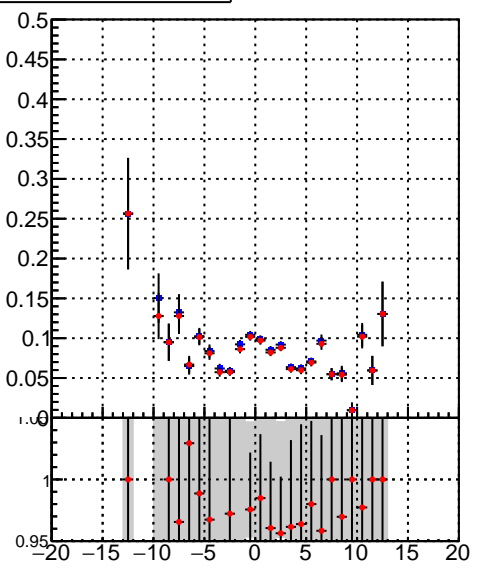

Efficiency vs vertpos**fake+duplicates vs vert r**
Efficiency vs sim PV z

 —●— DQM_DisplacedSUSY_mkFit_
 —●— DQM_DisplacedSUSY_mkFit_BDT_

**Efficiency vs. sim PV z****fake+duplicates vs Sim. PV z**