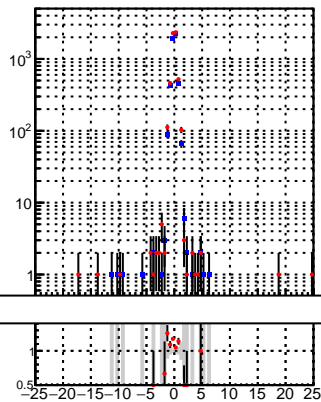

N of reco track vs dxy

N of associated (recoToSim) tracks vs dxy

N of associated (recoToSim) looper tracks vs dxy

N of reco track vs dz

N of associated (recoToSim) tracks vs dz

N of associated (recoToSim) looper tracks vs dz