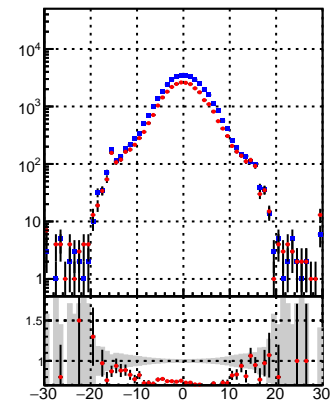

N of reco track vs dxy

N of associated (recoToSim) tracks vs dxy

N of associated (recoToSim) looper tracks vs dxy

N of reco track vs dz

N of associated (recoToSim) tracks vs dz

N of associated (recoToSim) looper tracks vs dz