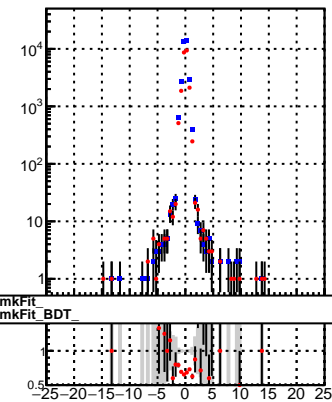

N of reco track vs dxy

N of associated (recoToSim) tracks vs dxy

N of associated (recoToSim) looper tracks vs dxy

N of reco track vs dz

N of associated (recoToSim) tracks vs dz

N of associated (recoToSim) looper tracks vs dz