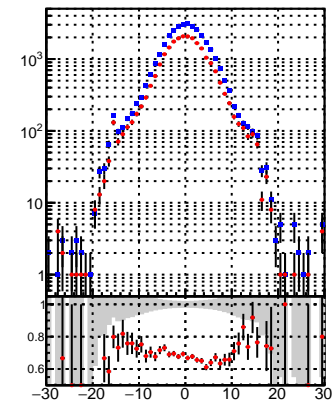

N of reco track vs dxy

N of associated (recoToSim) tracks vs dxy

N of associated (recoToSim) looper tracks vs dxy

N of reco track vs dz

N of associated (recoToSim) tracks vs dz

N of associated (recoToSim) looper tracks vs dz