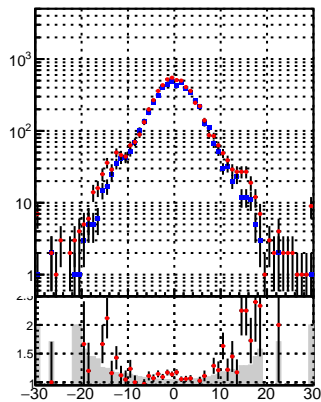

N of reco track vs dxy

N of associated (recoToSim) tracks vs dxy

N of associated (recoToSim) looper tracks vs dxy

N of reco track vs dz

N of associated (recoToSim) tracks vs dz

N of associated (recoToSim) looper tracks vs dz