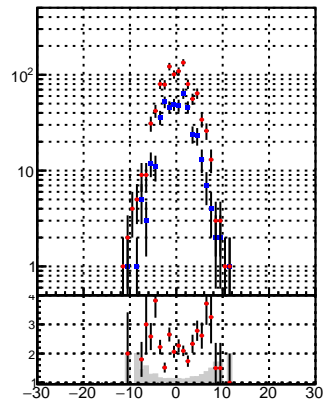

N of reco track vs dxy

N of associated (recoToSim) tracks vs dxy

N of associated (recoToSim) looper tracks vs dxy

N of reco track vs dz

N of associated (recoToSim) tracks vs dz

N of associated (recoToSim) looper tracks vs dz