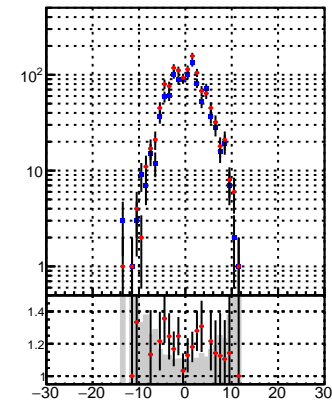

N of reco track vs dxy

N of associated (recoToSim) tracks vs dxy

N of associated (recoToSim) looper tracks vs dxy

N of reco track vs dz

N of associated (recoToSim) tracks vs dz

N of associated (recoToSim) looper tracks vs dz