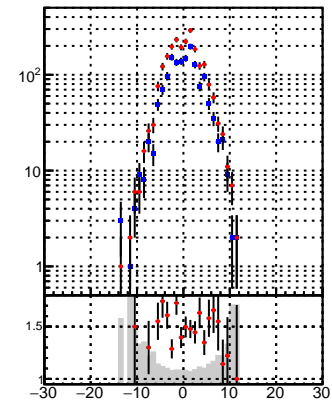

N of reco track vs dxy

N of associated (recoToSim) tracks vs dxy

N of associated (recoToSim) looper tracks vs dxy

N of reco track vs dz

N of associated (recoToSim) tracks vs dz

N of associated (recoToSim) looper tracks vs dz