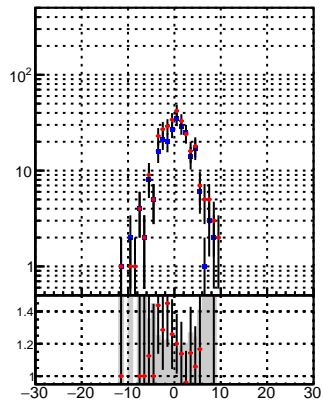

N of reco track vs dxy

N of associated (recoToSim) tracks vs dxy

N of associated (recoToSim) looper tracks vs dxy

● DQM_DisplacedSUSY_mkFit
● DQM_DisplacedSUSY_mkFit_BDT

N of reco track vs dz

N of associated (recoToSim) tracks vs dz

N of associated (recoToSim) looper tracks vs dz