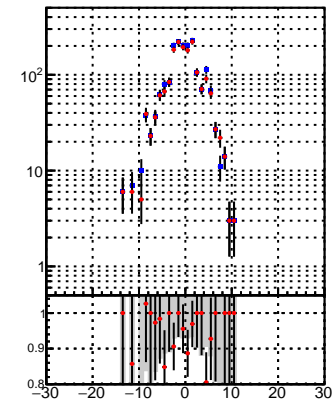

N of reco track vs dxy

N of associated (recoToSim) tracks vs dxy

N of associated (recoToSim) looper tracks vs dxy

N of reco track vs dz

N of associated (recoToSim) tracks vs dz

N of associated (recoToSim) looper tracks vs dz