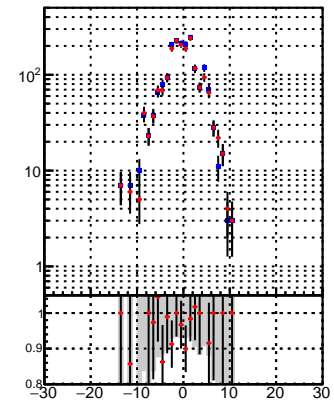

N of reco track vs dxy

N of associated (recoToSim) tracks vs dxy

N of associated (recoToSim) looper tracks vs dxy

N of reco track vs dz

N of associated (recoToSim) tracks vs dz

N of associated (recoToSim) looper tracks vs dz