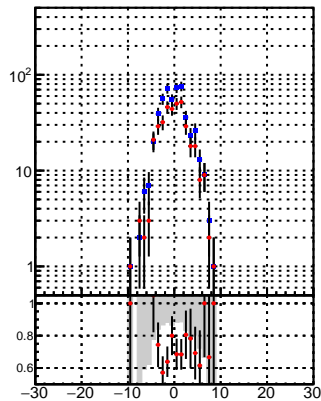

N of reco track vs dxy

N of associated (recoToSim) tracks vs dxy

N of associated (recoToSim) looper tracks vs dxy

N of reco track vs dz

N of associated (recoToSim) tracks vs dz

N of associated (recoToSim) looper tracks vs dz