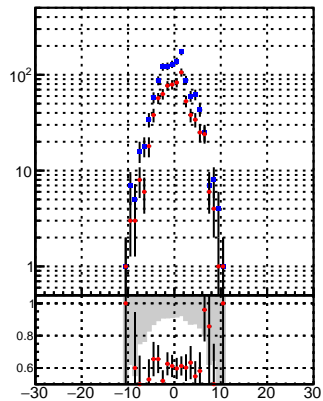

N of reco track vs dxy

N of associated (recoToSim) tracks vs dxy

N of associated (recoToSim) looper tracks vs dxy

N of reco track vs dz

N of associated (recoToSim) tracks vs dz

N of associated (recoToSim) looper tracks vs dz