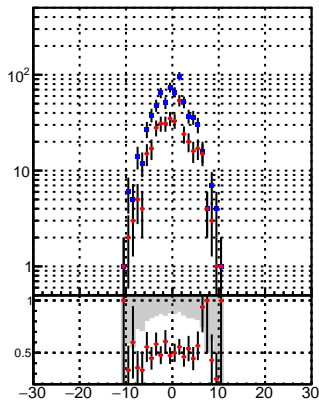

N of reco track vs dxy

N of associated (recoToSim) tracks vs dxy

N of associated (recoToSim) looper tracks vs dxy

N of reco track vs dz

N of associated (recoToSim) tracks vs dz

N of associated (recoToSim) looper tracks vs dz