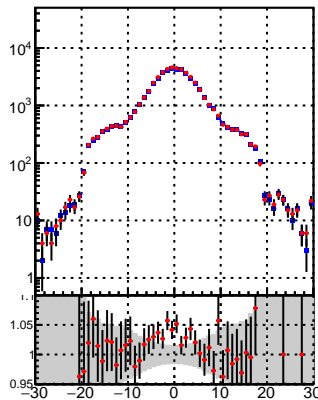

N of reco track vs dxy

N of associated (recoToSim) tracks vs dxy

N of associated (recoToSim) loop tracks vs dxy

N of reco track vs dz

N of associated (recoToSim) tracks vs dz

N of associated (recoToSim) loop tracks vs dz