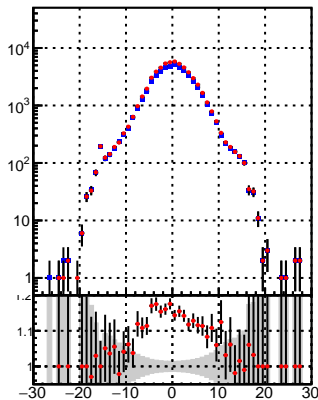

N of reco track vs dxy

N of associated (recoToSim) tracks vs dxy

N of associated (recoToSim) loop tracks vs dxy

N of reco track vs dz

N of associated (recoToSim) tracks vs dz

N of associated (recoToSim) loop tracks vs dz