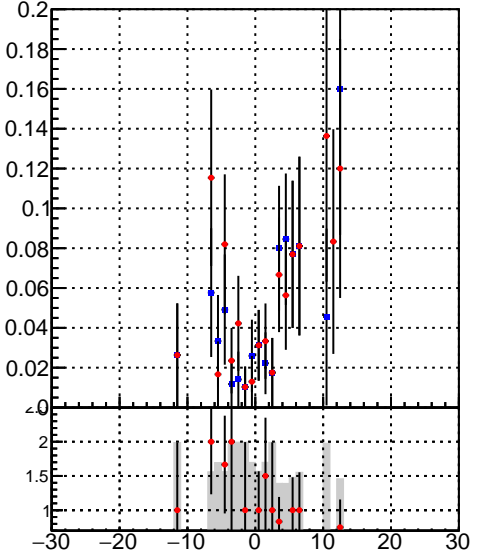

Efficiency vs vertpos

Legend: DQM_DisplacedSUSY_mkFit_ (blue diamond), DQM_DisplacedSUSY_mkFit_BDT_ (red diamond)

Efficiency

Efficiency vs. sim PV z