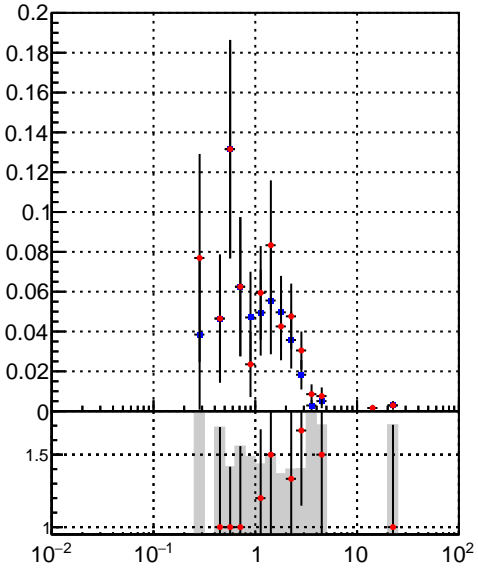

Efficiency vs vertpos

Legend: DQM_DisplacedSUSY_mkFit_ (blue diamond), DQM_DisplacedSUSY_mkFit_BDT_ (red diamond)

Efficiency

Efficiency vs. sim PV z