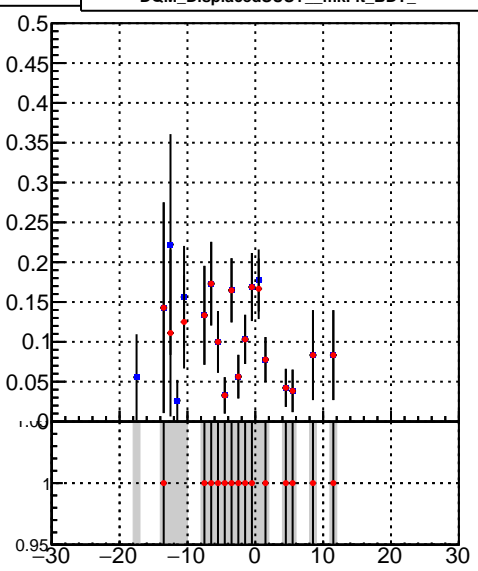

Efficiency vs vertpos

Legend:
 - DQM_DisplacedSUSY_mkFit_ (blue square)
 - DQM_DisplacedSUSY_mkFit_BDT_ (red circle)

Efficiency

Efficiency vs. sim PV z