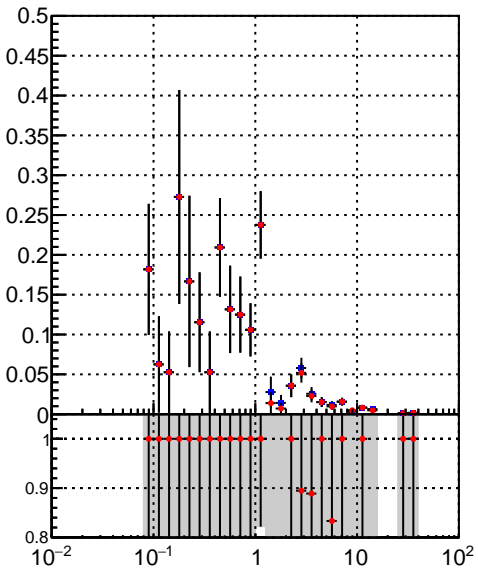

Efficiency vs vertpos

Legend:
 - DQM_DisplacedSUSY_mkFit_ (blue square)
 - DQM_DisplacedSUSY_mkFit_BDT_ (red circle)

Efficiency

Efficiency vs. sim PV z